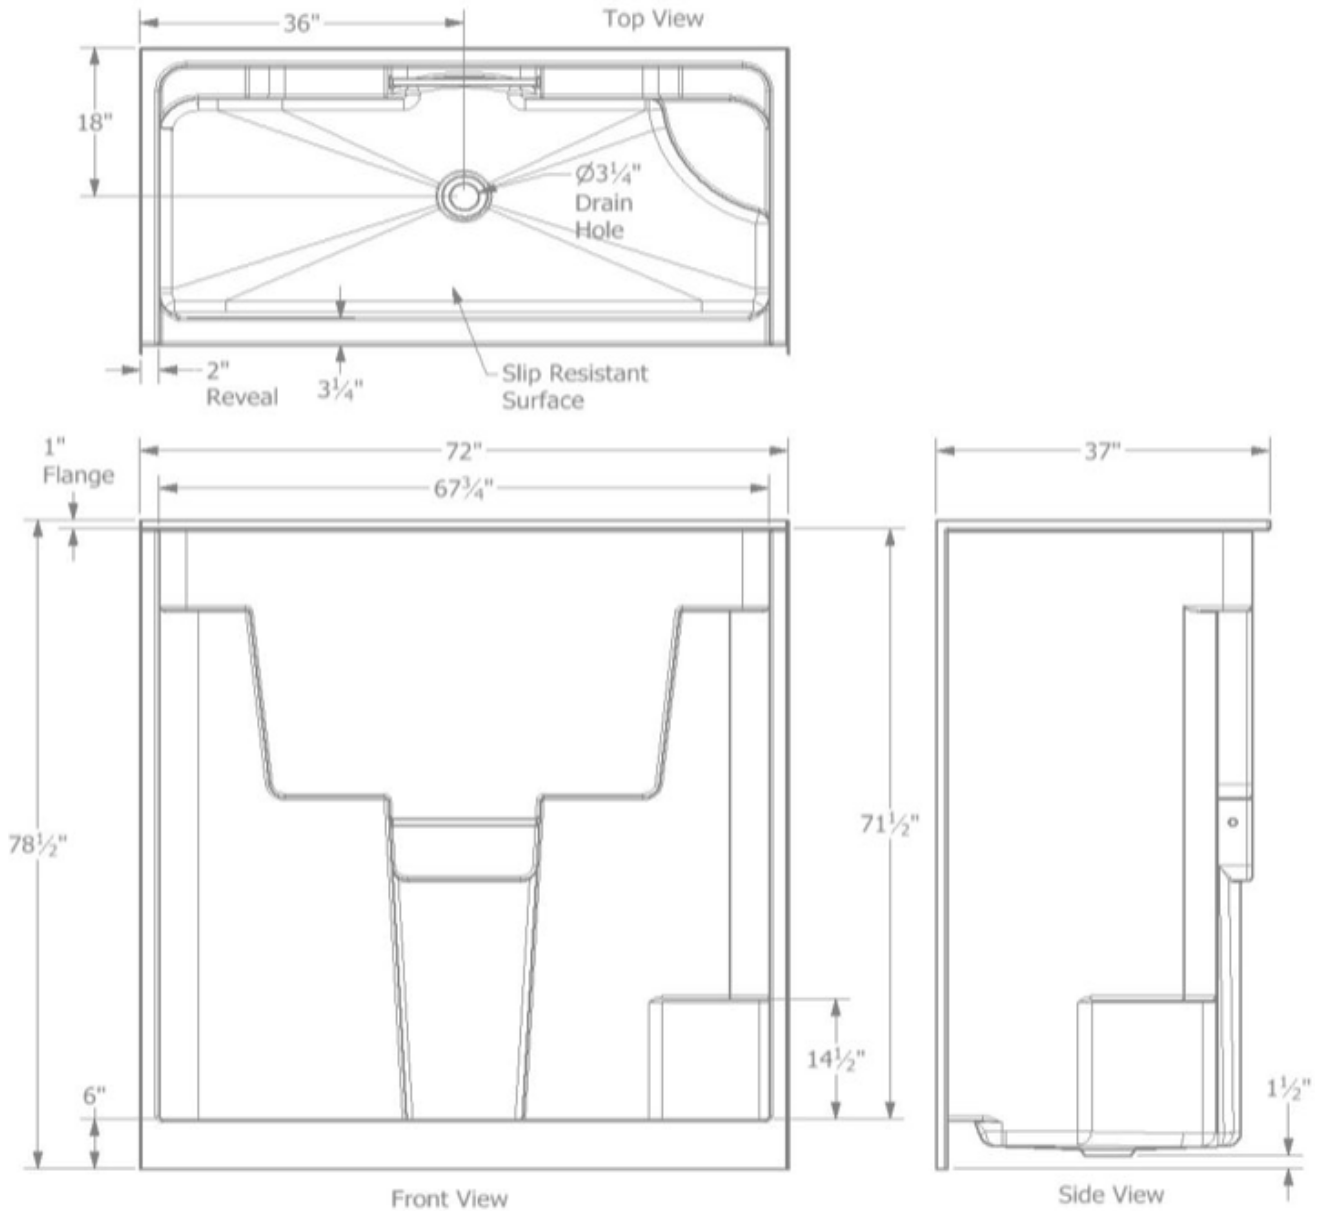

Brassfield

3372

72" Shower

High Gloss Gelcoat Finish

FEATURES

- One Piece Shower
- Only Available in Right Seat
- Center Drain
- 72x37x79" Rough Dimension
- Slip Resistant Floor
- Available in White

NOTES

- *Certifications:ANSI Z124.2*
- *Illustrated installation instructions included.*

3372

Brassfield

72" Shower
(Center Drain)
+/- 1/4" Variance

IMPORTANT:

Roughing-In dimensions may vary 1/4" and are subject to change or cancellation without prior notice.
No responsibility is assumed for use of superseded or voided leaflets.