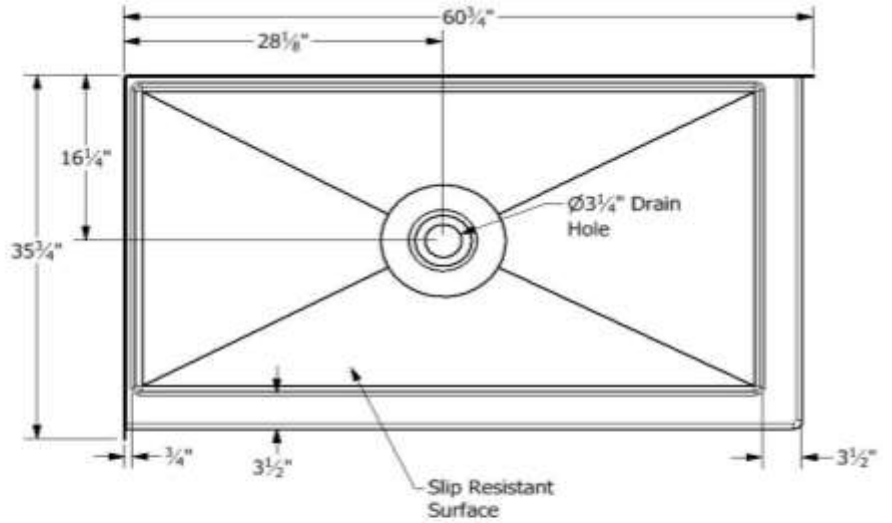

Norris

5136 R

61" x 36"

Double Threshold Shower Pan

Right Hand Dam

High Gloss Gelcoat Finish

FEATURES

- **5136 R Norris**
- 61" x 36" x 7" (Double Threshold Shower Pan Right Hand Dam)
- Slip Resistant Floor
- Available Colors: White.
- The unit is made of sanitary grade high gloss polyester gelcoat with reinforced composite matrix.

NOTES

- Dimensions 61" x 36" x 7" Double Threshold Shower Pan Right Hand Dam
Shipping Weight:
Certifications: ANSI Z124.2;NAHB
- Illustrated installation instructions included.

5136 R

Norris

61" x 36"

Double Threshold Shower Pan

Right Hand Dam

High Gloss Gelcoat finish

5136 R

Width O.D. 61"

Depth O.D. 36"

Height O.D. 7"

Dimension Tolerance +/- 1/4"