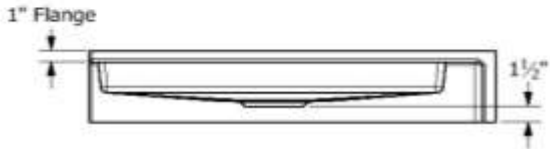

Norris

5136 R

61" x 36"

Double Threshold Shower Pan

Right Hand Dam

High Gloss Gelcoat Finish

FEATURES

- **5136 R Norris**
- 61" x 36" x 7" (Double Threshold Shower Pan Right Hand Dam)
- Slip Resistant Floor
- Available Colors: White.
- The unit is made of sanitary grade high gloss polyester gelcoat with reinforced composite matrix.

NOTES

- Dimensions 61" x 36" x 7" Double Threshold Shower Pan Right Hand Dam
Shipping Weight:
Certifications: ANSI Z124.2;NAHB
- Illustrated installation instructions included.

5136 R

Norris

61" x 36"

Double Threshold Shower Pan

Right Hand Dam

High Gloss Gelcoat finish

5136 R

Width O.D. 61"

Depth O.D. 36"

Height O.D. 7"

Dimension Tolerance +/- 1/4"