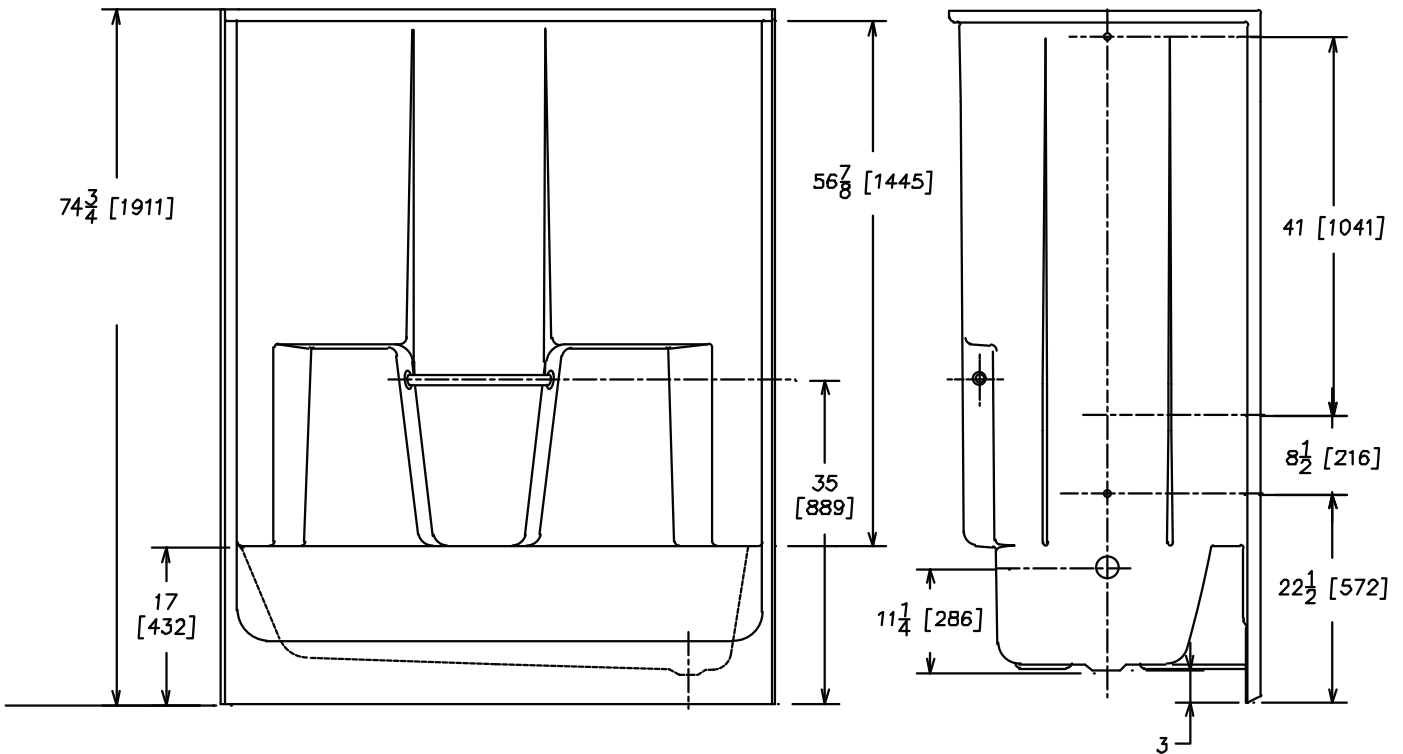

56034R
56034L

One Piece 60" x 34" Tub/Shower
Above The Floor Rough-In
High Gloss Gelcoat Finish

FEATURES

• **56034R/L Ritz**

60" x 34" x 75" (nominal outside)

- One piece unit
- Above the floor rough-in
- Integral soap dish
- Toiletry ledge
- Clear acrylic towel bar
- Slip resistant floor
- Available in Whirlpool

Available Colors: White, Bone

The unit is made of sanitary grade high gloss polyester gelcoat with reinforced composite matrix.

NOTES

- Dimensions: 60" x 33 5/8" x 75 1/4" with flange
Certifications: ANSI Z124.2
Water Capacity: 42 gallons
- Illustrated installation instructions included.

56034 R/L

One Piece 60" x 32" Tub/Shower
Above The Floor Rough-In
High Gloss Gelcoat Finish

± 1/4" Variance

IMPORTANT: Roughing-in dimensions may vary 1/2" and are subject to change or cancellation without prior notice.
No responsibility is assumed for use of superseded or voided leaflets.