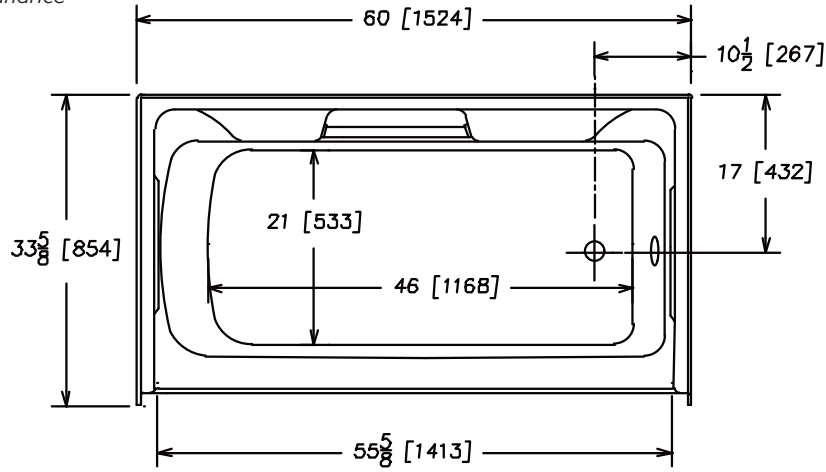

56034R
56034L

One Piece 60" x 34" Tub/Shower
Above The Floor Rough-In
High Gloss Gelcoat Finish

FEATURES

• **56034R/L Ritz**

60" x 34" x 75" (nominal outside)

- One piece unit
- Above the floor rough-in
- Integral soap dish
- Toiletry ledge
- Clear acrylic towel bar
- Slip resistant floor
- Available in Whirlpool

Available Colors: White, Bone

The unit is made of sanitary grade high gloss polyester gelcoat with reinforced composite matrix.

NOTES

- Dimensions: 60" x 33 5/8" x 75 1/4" with flange
Certifications: ANSI Z124.2
Water Capacity: 42 gallons
- Illustrated installation instructions included.

56034 R/L

One Piece 60" x 32" Tub/Shower
Above The Floor Rough-In
High Gloss Gelcoat Finish

± 1/4" Variance

IMPORTANT: Roughing-in dimensions may vary 1/2" and are subject to change or cancellation without prior notice.
No responsibility is assumed for use of superseded or voided leaflets.