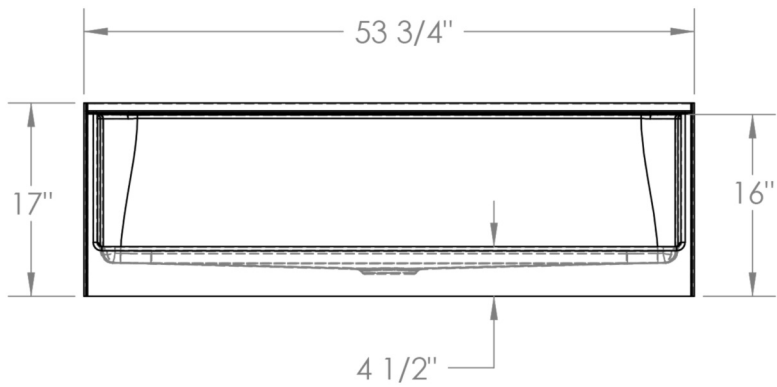

## FEATURES

- **2226 Casey**

53 3/4" x 27" x 19"

- Two convenient toiletry shelves
- Center drain
- Slip resistant floor

The unit is made of sanitary grade high gloss polyester gelcoat with reinforced composite matrix.

## NOTES

- Dimensions: 53 3/4" x 27" x 19" with flange  
Shipping Weight: 54 lbs.  
Certifications: ANSI Z124.2; NAHB
- Illustrated installation instructions included.

2226

**54" Shower Pan**  
*High Gloss Gelcoat Finish*

**IMPORTANT:** Roughing-in dimensions may vary 1/2" and are subject to change or cancellation without prior notice. No responsibility is assumed for use of superseded or voided leaflets.