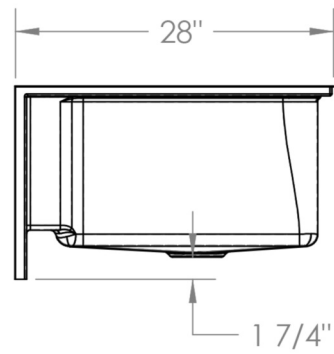

## FEATURES

- **2226 Casey**

53 3/4" x 27" x 19"

- Two convenient toiletry shelves
- Center drain
- Slip resistant floor

The unit is made of sanitary grade high gloss polyester gelcoat with reinforced composite matrix.

## NOTES

- Dimensions: 53 3/4" x 27" x 19" with flange  
Shipping Weight: 54 lbs.  
Certifications: ANSI Z124.2; NAHB
- Illustrated installation instructions included.

2226

**54" Shower Pan**  
*High Gloss Gelcoat Finish*

**IMPORTANT:** Roughing-in dimensions may vary 1/2" and are subject to change or cancellation without prior notice. No responsibility is assumed for use of superseded or voided leaflets.