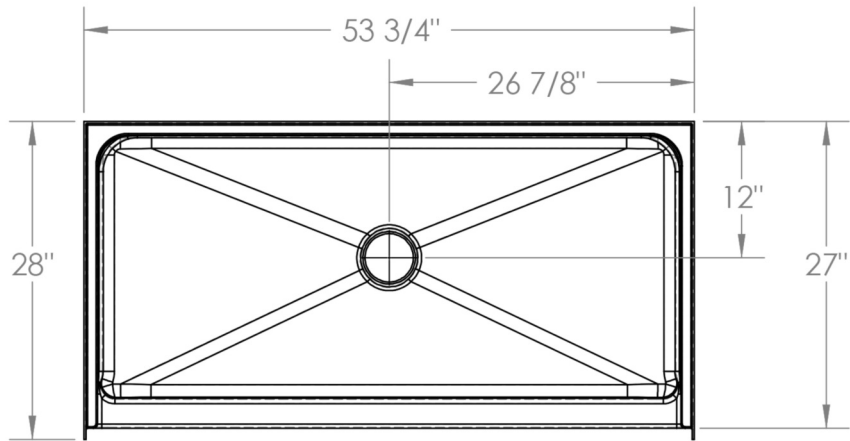

## 54" Shower Pan High Gloss Gelcoat Finish

## FEATURES

- **2226 Casey**

53 3/4" x 27" x 19"

- Two convenient toiletry shelves
- Center drain
- Slip resistant floor

The unit is made of sanitary grade high gloss polyester gelcoat with reinforced composite matrix.

## NOTES

- Dimensions: 53 3/4" x 27" x 19" with flange  
Shipping Weight: 54 lbs.  
Certifications: ANSI Z124.2; NAHB
- Illustrated installation instructions included.

2226

**54" Shower Pan**  
*High Gloss Gelcoat Finish*

**IMPORTANT:** Roughing-in dimensions may vary 1/2" and are subject to change or cancellation without prior notice. No responsibility is assumed for use of superseded or voided leaflets.