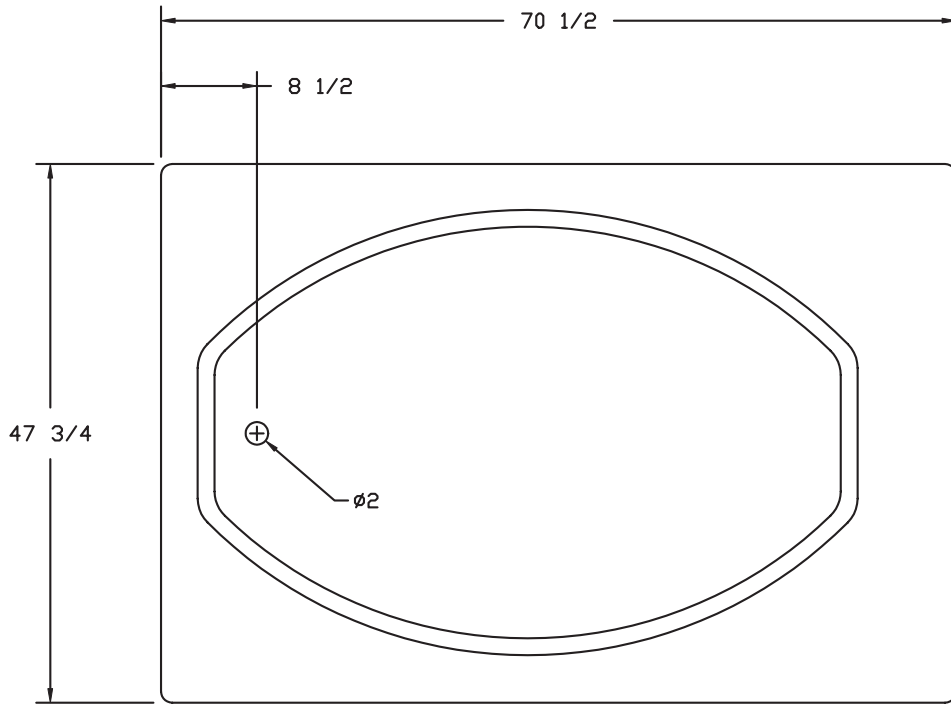

### **72" x 48" Oval Drop In Tub**

### • **2206**

70-1/2" x 47-3/4" x 22"

Capacity to Overflow: 36

Total Capacity: 72

Available Colors: White, Bone

- Slip resistant floor
- Above Floor Rough-In
- Available in Whirlpool

*This unit is made of sanitary grade high gloss polyester gelcoat with reinforced composite matrix.*

## NOTES

- Dimensions: 70-1/2" x 47-3/4" x 22" with flange  
Certifications: ANSI Z124.2
- Illustrated installation instructions included.

**72" x 48"**

**Oval Drop In Tub**

*± 1/4" Variance*

TOP VIEW

SIDE VIEW