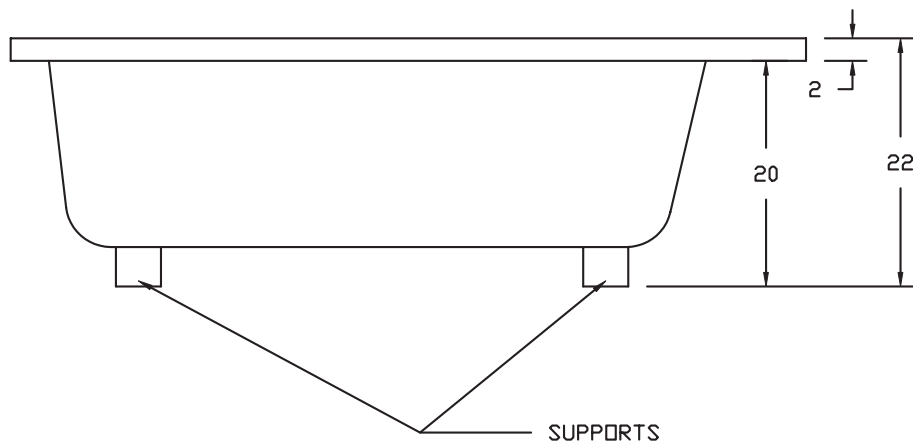

### • **2206**

70-1/2" x 47-3/4" x 22"

Capacity to Overflow: 36

Total Capacity: 72

Available Colors: White, Bone

- Slip resistant floor
- Above Floor Rough-In
- Available in Whirlpool

*This unit is made of sanitary grade high gloss polyester gelcoat with reinforced composite matrix.*

## NOTES

- Dimensions: 70-1/2" x 47-3/4" x 22" with flange  
Certifications: ANSI Z124.2
- Illustrated installation instructions included.

**72" x 48"**

**Oval Drop In Tub**

*± 1/4" Variance*

TOP VIEW

SIDE VIEW