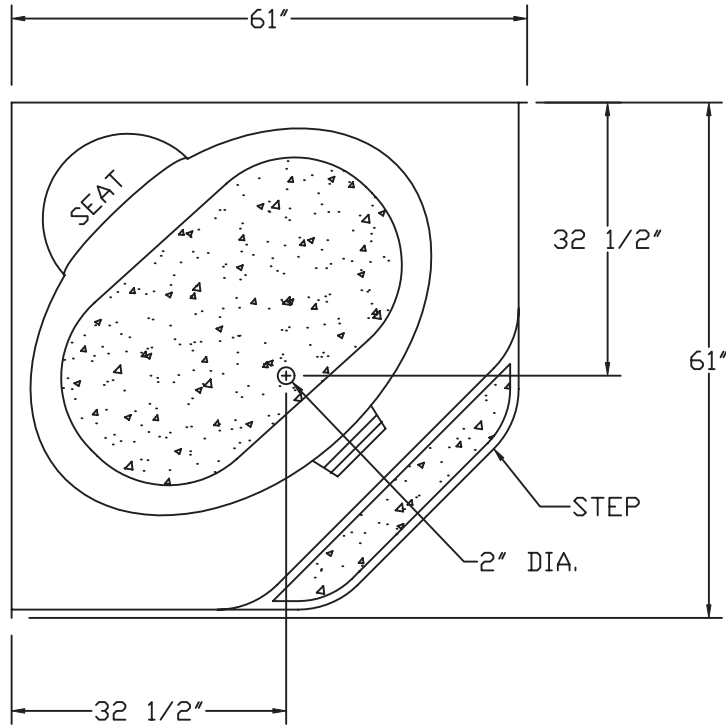

**60" Corner Tub
(Skirted, With Step)
Front Center Drain
with Access Panels**

FEATURES

• **2211**

61" x 61" x 23"

Capacity to Overflow: 45

Total Capacity: 98

Available Colors: White, Bone

- Slip resistant floor
- Above Floor Rough-In
- Available in Whirlpool

This unit is made of sanitary grade high gloss polyester gelcoat with reinforced composite matrix.

NOTES

- Dimensions: 61" x 61" x 23" with flange
Certifications: ANSI Z124.2
- Illustrated installation instructions included.

60" Corner Tub (Skirted, With Step)

Front Center Drain with Access Panels

± 1/4" Variance

TOP VIEW

MODEL # 2211 60" CORNER TUB
 WIDTH O.D. 61"
 DEPTH O.D. 61"
 HEIGHT O.D. 23"
 DIMENSION TOLERANCE +/- 1/4"

SIDE VIEW