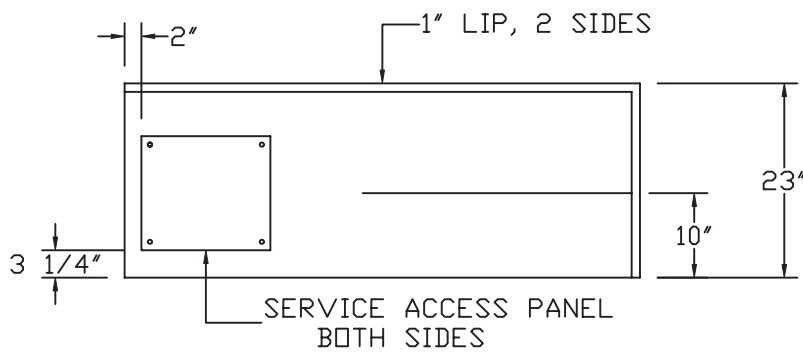

This unit is made of sanitary grade high gloss polyester gelcoat with reinforced composite matrix.

NOTES

- Dimensions: 61" x 61" x 23" with flange
Certifications: ANSI Z124.2
- Illustrated installation instructions included.

60" Corner Tub (Skirted, With Step)

Front Center Drain with Access Panels

± 1/4" Variance

TOP VIEW

MODEL # 2211 60" CORNER TUB
 WIDTH O.D. 61"
 DEPTH O.D. 61"
 HEIGHT O.D. 23"
 DIMENSION TOLERANCE +/- 1/4"

SIDE VIEW