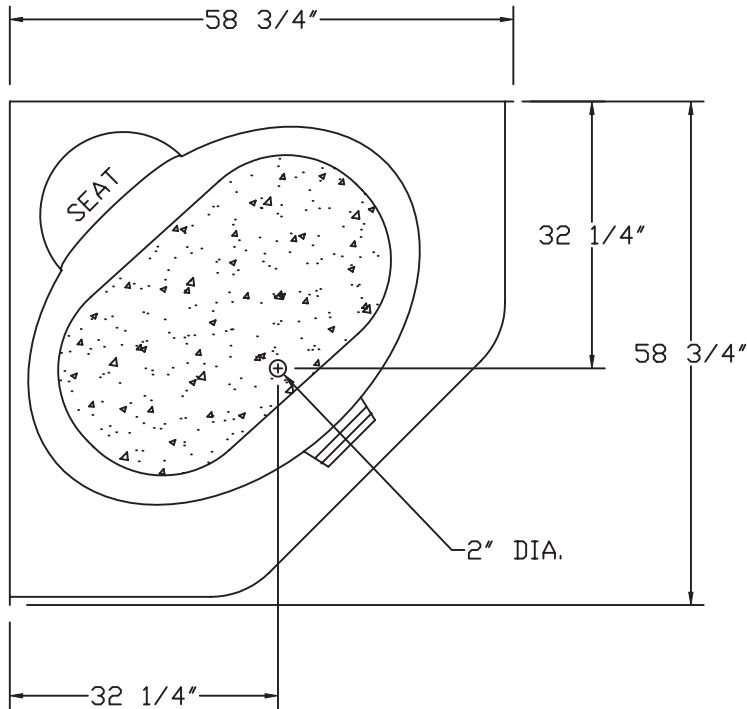

## FEATURES

- **2212**

58-3/4" x 58-3/4" x 22"

Capacity to Overflow: 45

Total Capacity: 97

Available Colors: White, Bone

- Slip resistant floor
- Above Floor Rough-In
- Available in Whirlpool

*This unit is made of sanitary grade high gloss polyester gelcoat with reinforced composite matrix.*

## NOTES

- Dimensions: 58-3/4" x 58-3/4" x 22" with flange  
Certifications: ANSI Z124.2
- Illustrated installation instructions included.

## 60" Corner Tub

### Drop-In

± 1/4" Variance

TOP VIEW

MODEL # 2212 60" CORNER TUB DROP-IN  
 WIDTH O.D. 58 3/4"  
 DEPTH O.D. 58 3/4"  
 HEIGHT O.D. 22"  
 DIMENSION TOLERANCE +/- 1/4"

SIDE VIEW