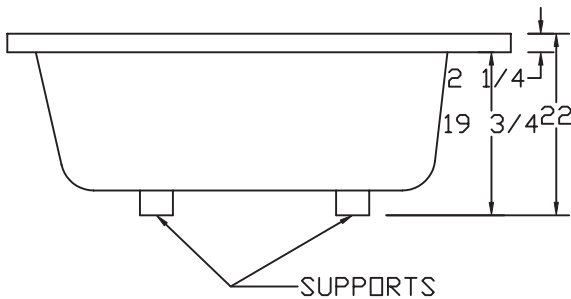

## NOTES

- Dimensions: 58-3/4" x 58-3/4" x 22" with flange  
Certifications: ANSI Z124.2
- Illustrated installation instructions included.

## 60" Corner Tub

### Drop-In

± 1/4" Variance

TOP VIEW

MODEL # 2212 60" CORNER TUB DROP-IN  
 WIDTH O.D. 58 3/4"  
 DEPTH O.D. 58 3/4"  
 HEIGHT O.D. 22"  
 DIMENSION TOLERANCE +/- 1/4"

SIDE VIEW