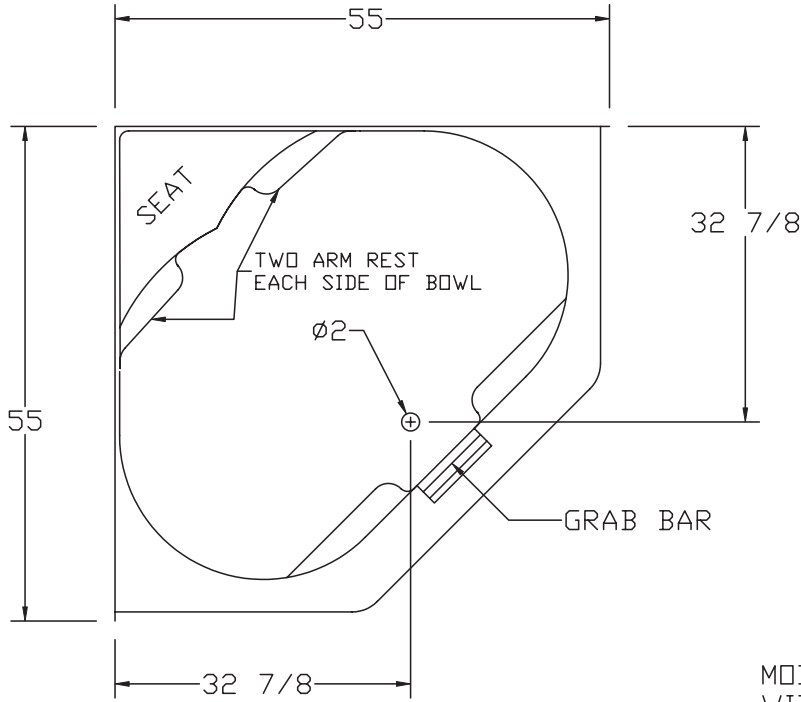

54" Corner Tub With Armrest Skirted with Front Center Drain

FEATURES

- **2224**

55" x 55" x 23-1/2"

Capacity to Overflow: 45

Total Capacity: 101

Available Colors: White, Bone

- Slip resistant floor
- Above Floor Rough-In
- Available in Whirlpool

This unit is made of sanitary grade high gloss polyester gelcoat with reinforced composite matrix.

NOTES

- Dimensions: 55" x 55" x 23-1/2" with flange
Certifications: ANSI Z124.2
- Illustrated installation instructions included.

54" Corner Tub With Armrest
Skirted with Front Center Drain

± 1/4" Variance

TOP VIEW

MODEL #: 2224 54" CORNER TUB
WIDTH O.D. 55"
DEPTH O.D. 55"
HEIGHT O.D. 23 1/2"
DIMENSION TOLERANCE +/- 1/4"

SIDE VIEW