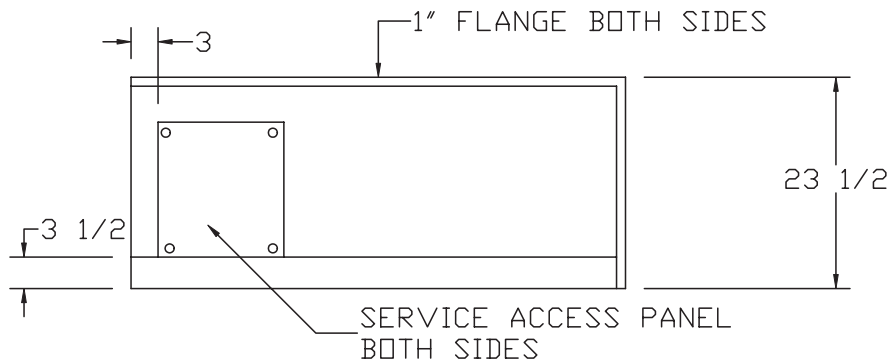

54" Corner Tub With Armrest Skirted with Front Center Drain

FEATURES

- **2224**

55" x 55" x 23-1/2"

Capacity to Overflow: 45

Total Capacity: 101

Available Colors: White, Bone

- Slip resistant floor
- Above Floor Rough-In
- Available in Whirlpool

This unit is made of sanitary grade high gloss polyester gelcoat with reinforced composite matrix.

NOTES

- Dimensions: 55" x 55" x 23-1/2" with flange
Certifications: ANSI Z124.2
- Illustrated installation instructions included.

54" Corner Tub With Armrest
Skirted with Front Center Drain

± 1/4" Variance

TOP VIEW

MODEL #: 2224 54" CORNER TUB
WIDTH O.D. 55"
DEPTH O.D. 55"
HEIGHT O.D. 23 1/2"
DIMENSION TOLERANCE +/- 1/4"

SIDE VIEW