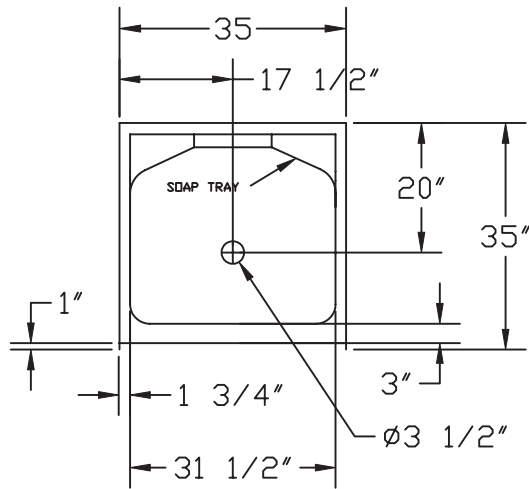

36" Shower (CD, Smooth)

FEATURES

- **3300**

35" x 35" x 77-1/2"

Available Colors: White, Bone

- Available with a Pre-Installed Pivot Shower Door

NOTES

- Dimensions: 35" x 35" x 77-1/2" with flange
Certifications: ANSI Z124.2
- Illustrated installation instructions included.

36" Shower
(CD, Smooth)
 ± 1/4" Variance

TOP VIEW

FRONT VIEW

MODEL 3300
 WIDTH O.D. 35"
 DEPTH O.D. 35"
 HEIGHT O.D. 77 1/2"
 DOOR OPENING 31 1/2"
 DIMENSION TOLERANCE +/- 1/4"