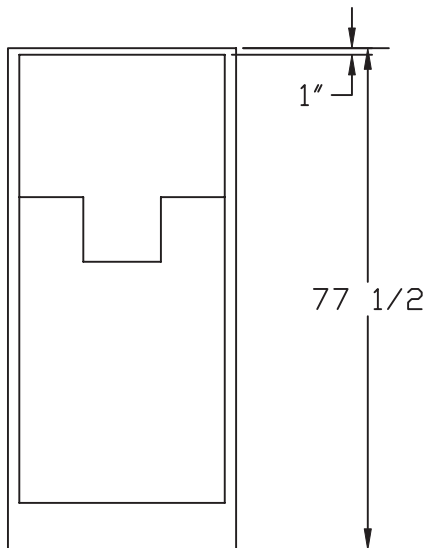

36" Shower (CD, Smooth)

FEATURES

- **3300**

35" x 35" x 77-1/2"

Available Colors: White, Bone

- Available with a Pre-Installed Pivot Shower Door

NOTES

- Dimensions: 35" x 35" x 77-1/2" with flange
Certifications: ANSI Z124.2
- Illustrated installation instructions included.

36" Shower
(CD, Smooth)
 ± 1/4" Variance

TOP VIEW

FRONT VIEW

MODEL 3300
 WIDTH O.D. 35"
 DEPTH O.D. 35"
 HEIGHT O.D. 77 1/2"
 DOOR OPENING 31 1/2"
 DIMENSION TOLERANCE +/- 1/4"