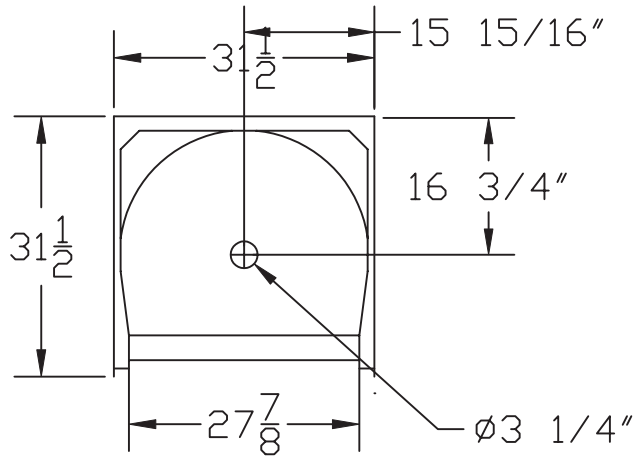

### **32" Shower (CD, Smooth)**

## FEATURES

- **3301**

*31-1/2" x 31-1/2" x 75"*

*Available Colors: White, Bone*

- *Available with a Pre-Installed Pivot Shower Door*

## NOTES

- *Dimensions: 31-1/2" x 31-1/2" x 75" with flange*  
*Certifications: ANSI Z124.2*
- *Illustrated installation instructions included.*

**32" Shower**

**(CD, Smooth)**

*± 1/4" Variance*

**3301**

FLOOR PLAN

FRONT VEIW

MODEL: 3301 32" S/S SMOOTH  
WIDTH O.D. 31 1/2"  
DEPTH O.D. 31 1/2"  
HEIGHT O.D. 75"  
DOOR OPENING 27 7/8"  
DIMENSION TOLERANCE +/- 1/4"