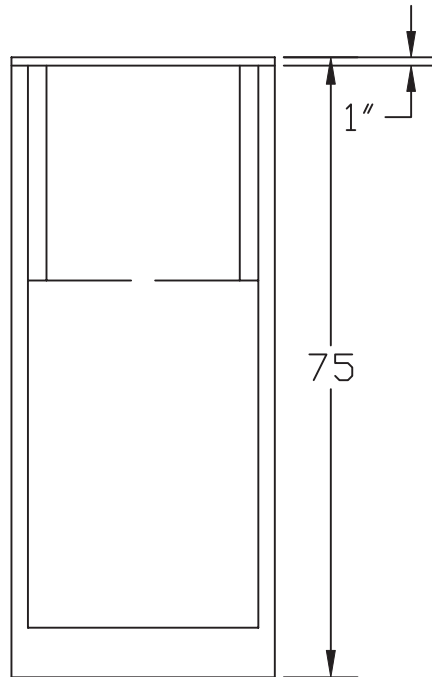

### **32" Shower (CD, Smooth)**

## FEATURES

- **3301**

*31-1/2" x 31-1/2" x 75"*

*Available Colors: White, Bone*

- *Available with a Pre-Installed Pivot Shower Door*

## NOTES

- *Dimensions: 31-1/2" x 31-1/2" x 75" with flange*  
*Certifications: ANSI Z124.2*
- *Illustrated installation instructions included.*

**32" Shower**

**(CD, Smooth)**

*± 1/4" Variance*

**3301**

FLOOR PLAN

FRONT VEIW

MODEL: 3301 32" S/S SMOOTH  
WIDTH O.D. 31 1/2"  
DEPTH O.D. 31 1/2"  
HEIGHT O.D. 75"  
DOOR OPENING 27 7/8"  
DIMENSION TOLERANCE +/- 1/4"