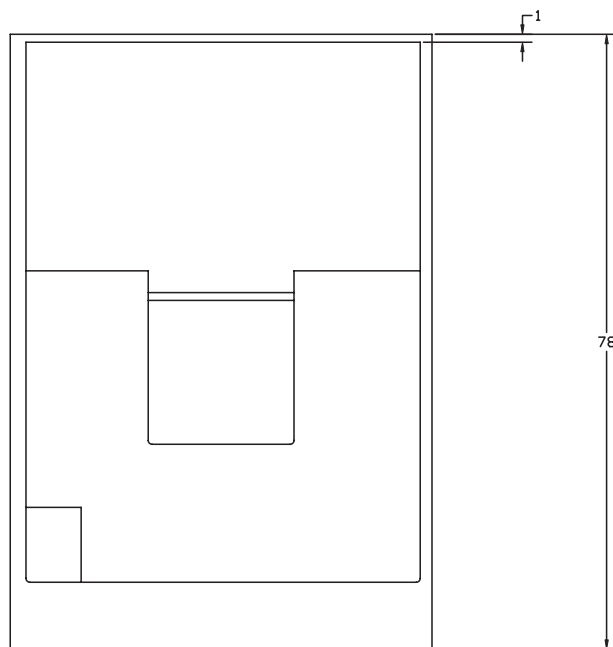

54" Shower (CD, Smooth, One Seat)

FEATURES

- **3302**

53-1/2" x 34-3/4" x 78"

Available Colors: White, Bone

- Available with a Pre-Installed Panel Pivot Shower Door or By Pass Door.
- Left Hand Seat

NOTES

- Dimensions: 53-1/2" x 34-3/4" x 78" with flange
Certifications: ANSI Z124.2
- Illustrated installation instructions included.

54" Shower

(CD, Smooth, One Seat)

± 1/4" Variance

FLOOR PLAN

FRONT VEIW

MODEL: 3302 54" S/S ONE SEAT
 WIDTH O.D. 53 1/2"
 DEPTH O.D. 34 3/4"
 HEIGHT O.D. 78"
 DOOR OPENING 50 1/2"
 DIMENSION TOLERANCE +/- 1/4"