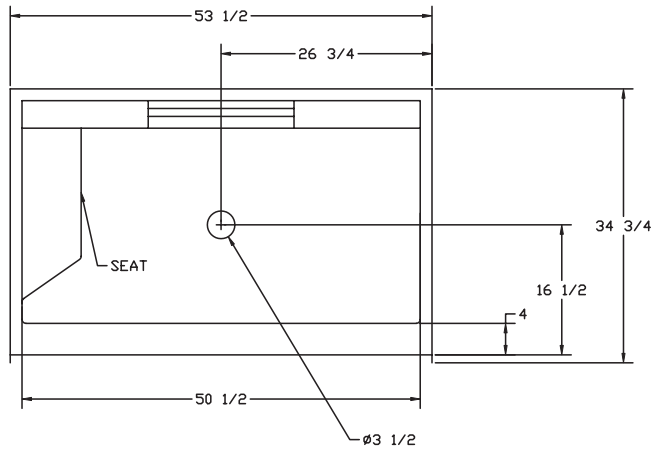

54" Shower (CD, Smooth, One Seat)

FEATURES

- **3302**

53-1/2" x 34-3/4" x 78"

Available Colors: White, Bone

- Available with a Pre-Installed Panel Pivot Shower Door or By Pass Door.
- Left Hand Seat

NOTES

- Dimensions: 53-1/2" x 34-3/4" x 78" with flange
Certifications: ANSI Z124.2
- Illustrated installation instructions included.

54" Shower

(CD, Smooth, One Seat)

± 1/4" Variance

FLOOR PLAN

FRONT VEIW

MODEL: 3302 54" S/S ONE SEAT
 WIDTH O.D. 53 1/2"
 DEPTH O.D. 34 3/4"
 HEIGHT O.D. 78"
 DOOR OPENING 50 1/2"
 DIMENSION TOLERANCE +/- 1/4"