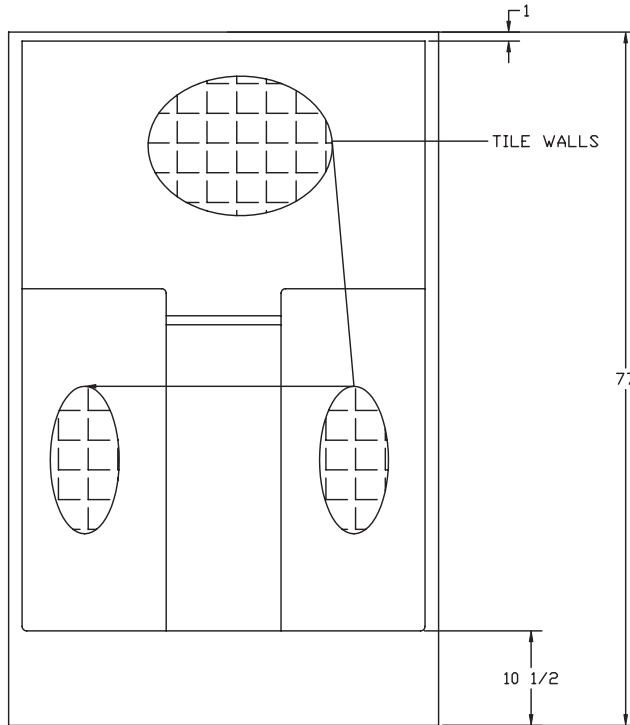

48" Shower (CD, Tile)

FEATURES

- **3306**

47-3/4" x 34-1/2" x 77"

Available Colors: White, Bone

- Available with a Pre-Installed Panel
Pivot or By Pass Shower Door

NOTES

- Dimensions: 47-3/4" x 34-1/2" x 77" with flange
Certifications: ANSI Z124.2
- Illustrated installation instructions included.

GRAFTON

48" Shower

(CD, Tile)

± 1/4" Variance

3306

FLOOR PLAN

FRONT VEIW

MODEL: 3306-TILE
 WIDTH O.D. 47 3/4"
 DEPTH O.D. 34 1/2"
 HEIGHT O.D. 77"
 DOOR OPENING 44 3/4"
 DIMENSION TOLERANCE +/- 1/4"