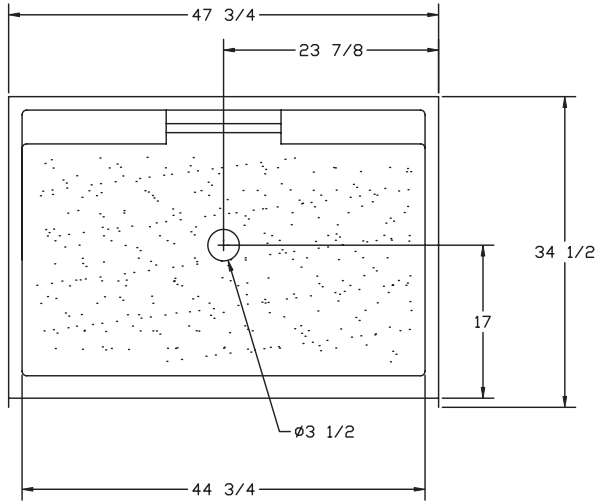

48" Shower (CD, Tile)

FEATURES

- **3306**

47-3/4" x 34-1/2" x 77"

Available Colors: White, Bone

- Available with a Pre-Installed Panel
Pivot or By Pass Shower Door

NOTES

- Dimensions: 47-3/4" x 34-1/2" x 77" with flange
Certifications: ANSI Z124.2
- Illustrated installation instructions included.

GRAFTON

48" Shower

(CD, Tile)

± 1/4" Variance

3306

FLOOR PLAN

FRONT VEIW

MODEL: 3306-TILE
 WIDTH O.D. 47 3/4"
 DEPTH O.D. 34 1/2"
 HEIGHT O.D. 77"
 DOOR OPENING 44 3/4"
 DIMENSION TOLERANCE +/- 1/4"