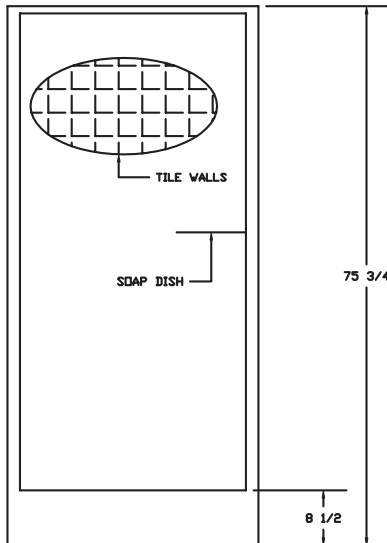

36" Shower Stall (CD, Tile)

FEATURES

- **3311**

35-3/4" x 36-3/4" x 75-3/4"

Available Colors: White, Bone

- Available with a Pre-Installed Pivot Shower Door.

NOTES

- Dimensions: 35-3/4" x 36-3/4" x 75-3/4" with flange
Certifications: ANSI Z124.2
- Illustrated installation instructions included.

36" Shower Stall

(CD, Tile)

± 1/4" Variance

TOP VIEW

FRONT VIEW

MODEL 3311 36" S/S TILE WALL

WIDTH O.D. 35 3/4"

DEPTH O.D. 36 3/4"

HEIGHT O.D. 75 3/4"

DOOR OPENING 29 1/4"

DIMENSION TOLERANCE +/- 1/4"