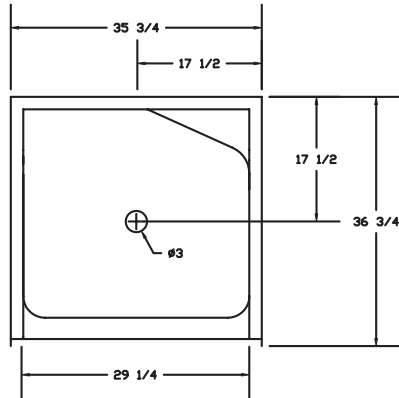

36" Shower Stall (CD, Tile)

FEATURES

- **3311**

35-3/4" x 36-3/4" x 75-3/4"

Available Colors: White, Bone

- Available with a Pre-Installed Pivot Shower Door.

NOTES

- Dimensions: 35-3/4" x 36-3/4" x 75-3/4" with flange
Certifications: ANSI Z124.2
- Illustrated installation instructions included.

36" Shower Stall

(CD, Tile)

± 1/4" Variance

TOP VIEW

FRONT VIEW

MODEL 3311 36" S/S TILE WALL

WIDTH O.D. 35 3/4"

DEPTH O.D. 36 3/4"

HEIGHT O.D. 75 3/4"

DOOR OPENING 29 1/4"

DIMENSION TOLERANCE +/- 1/4"