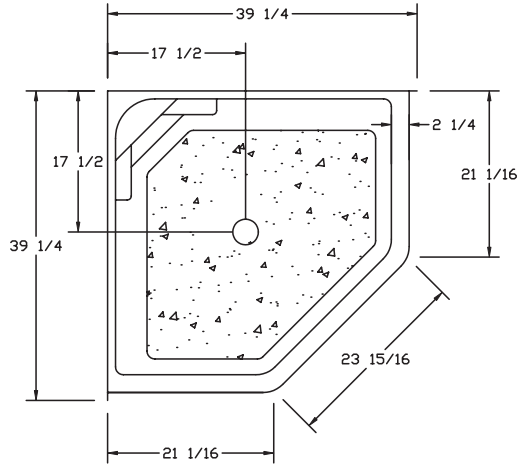

38" Neo Angle Shower

FEATURES

- **3312**

39-3/4" x 39-3/4" x 79-3/4"

Available Colors: White, Bone

- Available with a Pre-Installed Panel Pivot Shower Door.

NOTES

- Dimensions: 39-3/4" x 39-3/4" x 79-3/4" with flange
- Certifications: ANSI Z124.2
- Illustrated installation instructions included.

38" Neo Angle Shower

± 1/4" Variance

FLOOR PLAN

MODEL: 3312 NEO ANGLE SHOWER
 WIDTH O.D. 39 3/4"
 DEPTH O.D. 39 3/4"
 HEIGHT O.D. 79 3/4"

DIMENSION TOLERANCE +/- 1/4"

SIDE VIEW