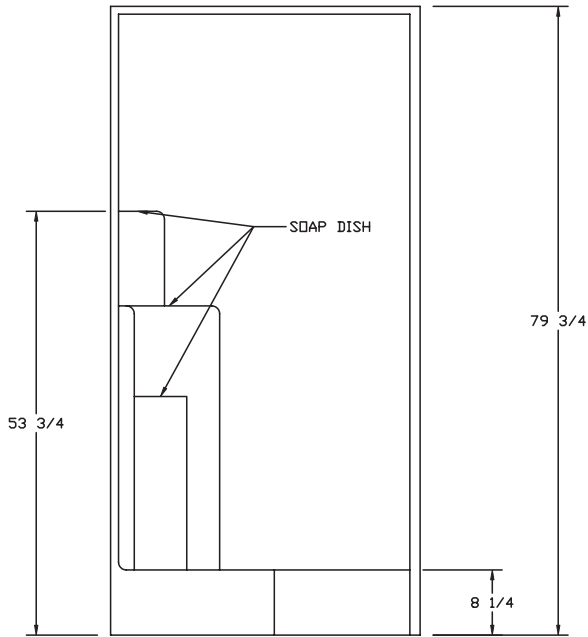

38" Neo Angle Shower

FEATURES

- **3312**

39-3/4" x 39-3/4" x 79-3/4"

Available Colors: White, Bone

- Available with a Pre-Installed Panel Pivot Shower Door.

NOTES

- Dimensions: 39-3/4" x 39-3/4" x 79-3/4" with flange
- Certifications: ANSI Z124.2
- Illustrated installation instructions included.

38" Neo Angle Shower

± 1/4" Variance

FLOOR PLAN

MODEL: 3312 NEO ANGLE SHOWER
 WIDTH O.D. 39 3/4"
 DEPTH O.D. 39 3/4"
 HEIGHT O.D. 79 3/4"

DIMENSION TOLERANCE +/- 1/4"

SIDE VIEW