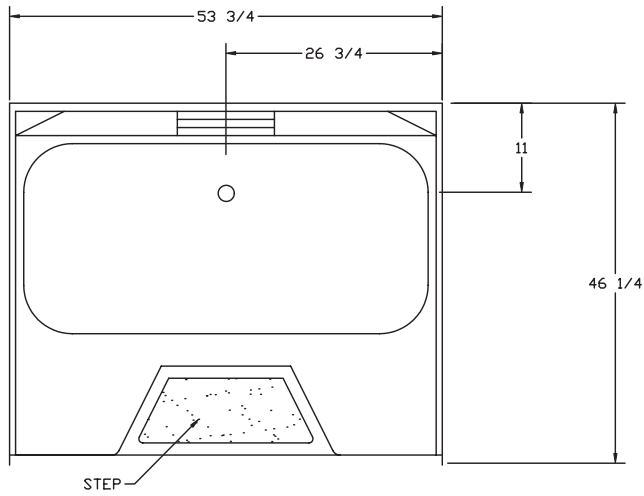

54" Garden Tub Shower (Smooth) with Front Step Rear Center Drain

FEATURES

- **5103**

53-3/4" x 46-1/4" x 73-3/4"

Capacity to Overflow: 35

Total Capacity: 55

Available Colors: White, Bone

NOTES

- Dimensions: 53-3/4" x 46-1/4" x 73-3/4" with flange
Certifications: ANSI Z124.2
- Illustrated installation instructions included.

54" Garden Tub Shower
(Smooth) with Front Step
Rear Center Drain ± 1/4" Variance

FLOOR PLAN

5103 54" GARDEN T/S
WIDTH O.D. 53 3/4"
DEPTH O.D. 46 1/4"
HEIGHT O.D. 73 3/4"
DOOR OPENING 52"
DIMENSION TOLERANCE +/- 1/4"

FRONT VEIW