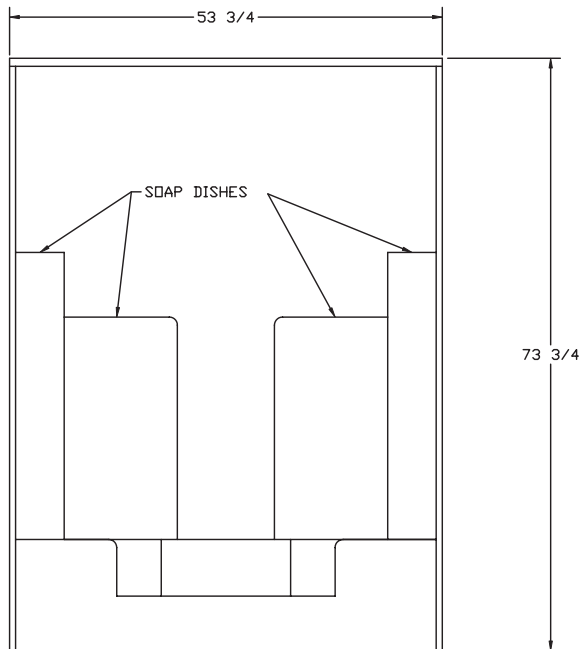

54" Garden Tub Shower (Smooth) with Front Step Rear Center Drain

FEATURES

- **5103**

53-3/4" x 46-1/4" x 73-3/4"

Capacity to Overflow: 35

Total Capacity: 55

Available Colors: White, Bone

NOTES

- Dimensions: 53-3/4" x 46-1/4" x 73-3/4" with flange
Certifications: ANSI Z124.2
- Illustrated installation instructions included.

54" Garden Tub Shower
(Smooth) with Front Step
Rear Center Drain ± 1/4" Variance

FLOOR PLAN

5103 54" GARDEN T/S
WIDTH O.D. 53 3/4"
DEPTH O.D. 46 1/4"
HEIGHT O.D. 73 3/4"
DOOR OPENING 52"
DIMENSION TOLERANCE +/- 1/4"

FRONT VEIW