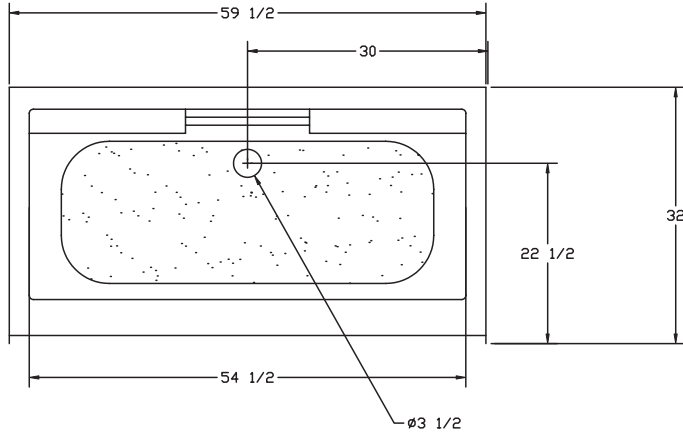

60" Tub/Shower (Smooth), Rear Center Drain

FEATURES

- **5109**

59-1/2" x 32" x 72-1/2"

Capacity to Overflow: 35

Total Capacity: 48

Available Colors: White, Bone

- Available with a Pre-Installed By Pass Shower Door.

NOTES

- Dimensions: 59-1/2" x 32" x 72-1/2" with flange
Certifications: ANSI Z124.2
- Illustrated installation instructions included.

60" Tub/Shower

(Smooth, CD), Rear Center Drain

$\pm 1/4"$ Variance

FLOOR PLAN

MODEL: 5109

WIDTH O.D.	59 1/2"
DEPTH O.D.	32"
HEIGHT O.D.	72 1/2"
DOOR OPENING	54 1/2"
DIMENSION TOLERANCE	+/- 1/4"

FRONT VIEW