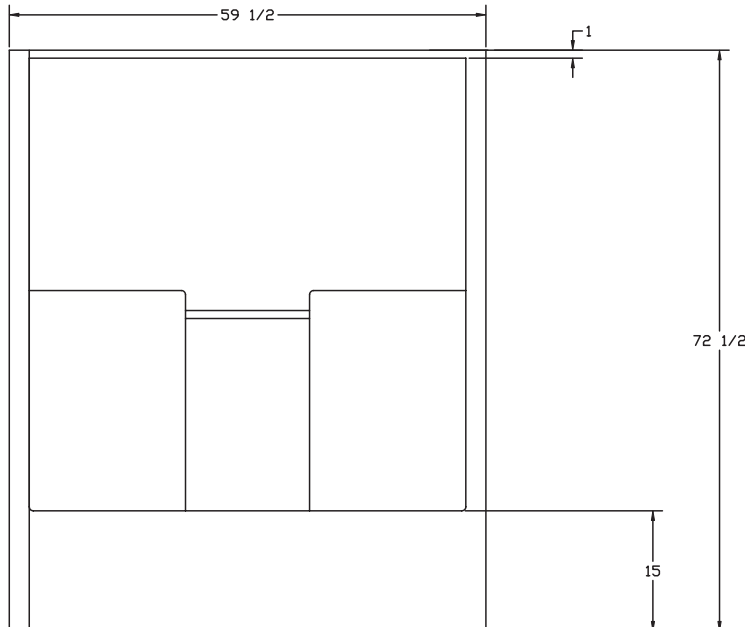

60" Tub/Shower (Smooth), Rear Center Drain

FEATURES

- **5109**

59-1/2" x 32" x 72-1/2"

Capacity to Overflow: 35

Total Capacity: 48

Available Colors: White, Bone

- Available with a Pre-Installed By Pass Shower Door.

NOTES

- Dimensions: 59-1/2" x 32" x 72-1/2" with flange
Certifications: ANSI Z124.2
- Illustrated installation instructions included.

60" Tub/Shower

(Smooth, CD), Rear Center Drain

$\pm 1/4"$ Variance

FLOOR PLAN

MODEL: 5109

WIDTH O.D.	59 1/2"
DEPTH O.D.	32"
HEIGHT O.D.	72 1/2"
DOOR OPENING	54 1/2"
DIMENSION TOLERANCE	+/- 1/4"

FRONT VIEW