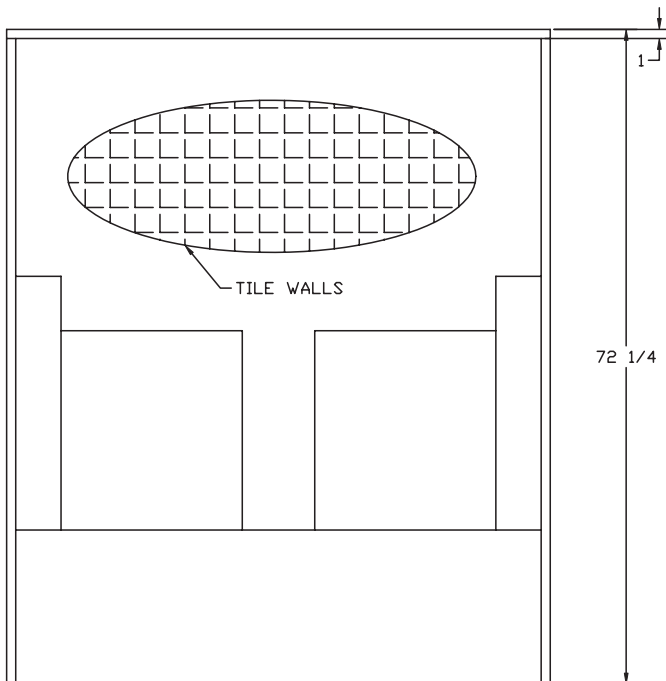

60" Tub/Shower (Tile), Rear Center Drain

FEATURES

- **5110**

59-3/4" x 31-1/4" x 72-1/4"

Capacity to Overflow: 35

Total Capacity: 48

Available Colors: White, Bone

- Available with a Pre-Installed By Pass Shower Door

NOTES

- Dimensions: 59-3/4" x 31-1/4" x 72-1/4" with flange
Certifications: ANSI Z124.2
- Illustrated installation instructions included.

60" Tub/Shower

(CD, Title), Rear Center Drain

$\pm 1/4"$ Variance

5110

FLOOR PLAN

MODEL: 5110 60" T/S TILE
WIDTH O.D. 59 3/4"
DEPTH O.D. 31 1/4"
HEIGHT O.D. 72 1/4"
DOOR OPENING 58"
DIMENSION TOLERANCE +/- 1/4"

FRONT VEIW