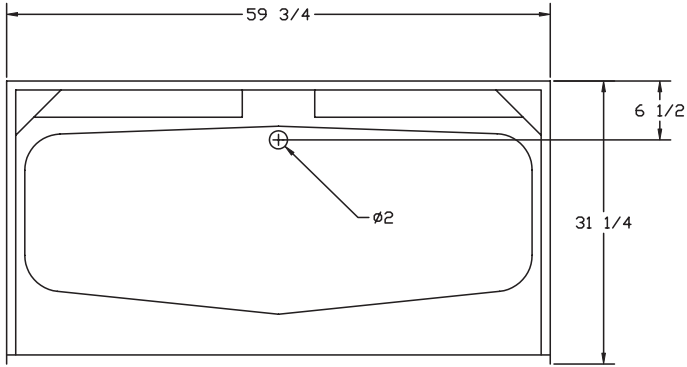

60" Tub/Shower (Tile), Rear Center Drain

FEATURES

- **5110**

59-3/4" x 31-1/4" x 72-1/4"

Capacity to Overflow: 35

Total Capacity: 48

Available Colors: White, Bone

- Available with a Pre-Installed By Pass Shower Door

NOTES

- Dimensions: 59-3/4" x 31-1/4" x 72-1/4" with flange
Certifications: ANSI Z124.2
- Illustrated installation instructions included.

60" Tub/Shower

(CD, Title), Rear Center Drain

$\pm 1/4"$ Variance

5110

FLOOR PLAN

MODEL: 5110 60" T/S TILE
WIDTH O.D. 59 3/4"
DEPTH O.D. 31 1/4"
HEIGHT O.D. 72 1/4"
DOOR OPENING 58"
DIMENSION TOLERANCE +/- 1/4"

FRONT VEIW