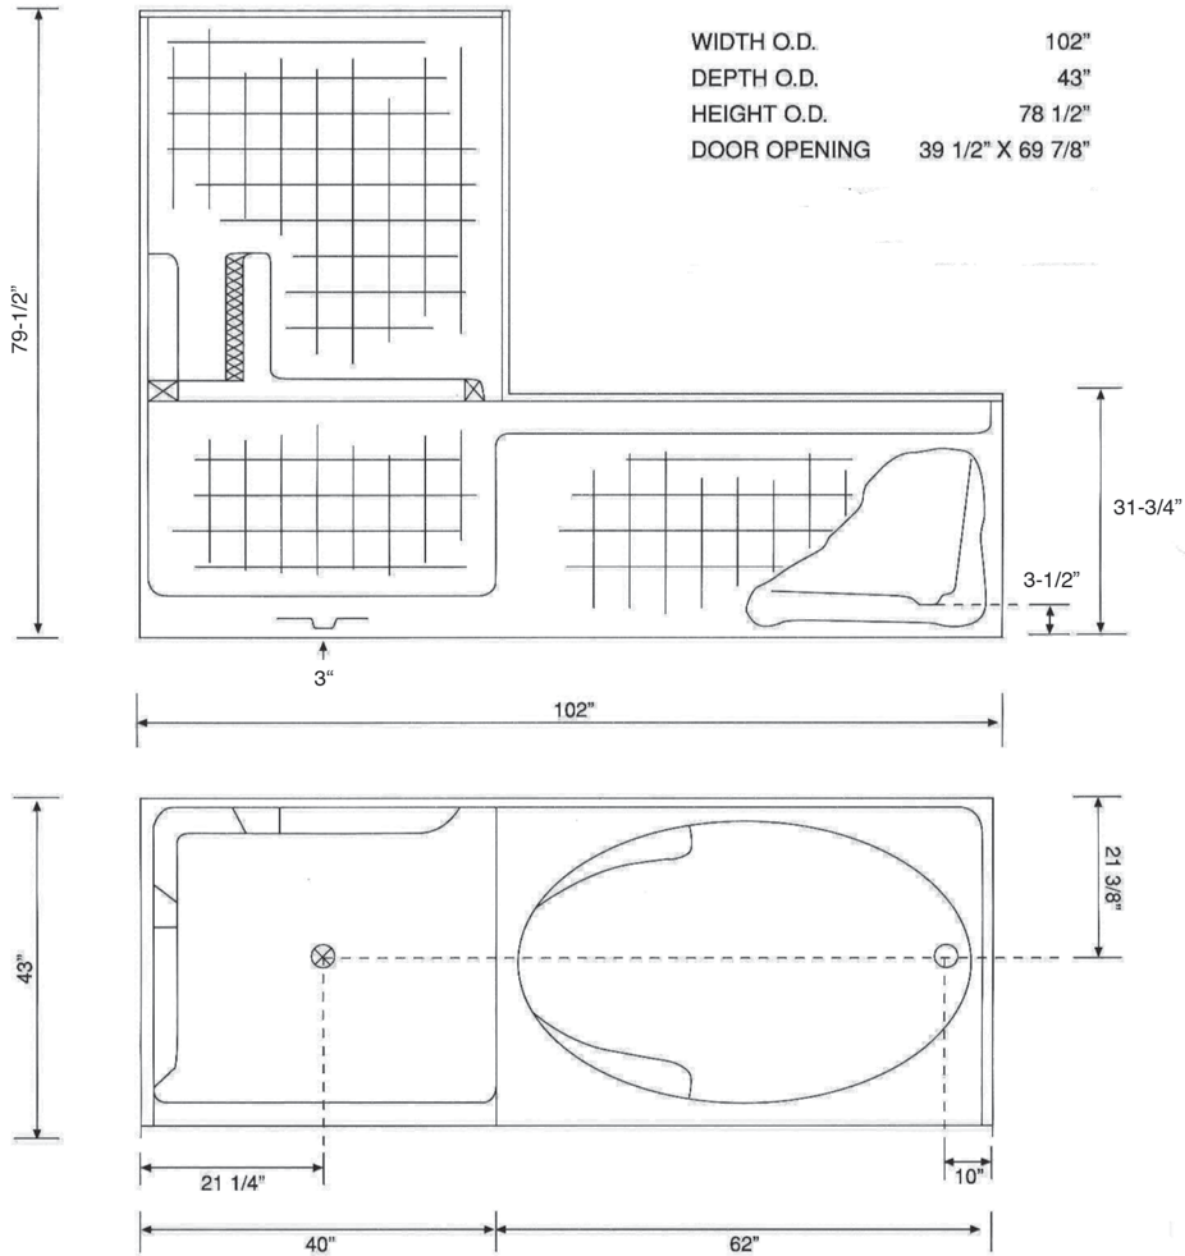

## FEATURES

• **5114R / 5115L**

102" x 43" x 78½" (nominal)

Available Colors: White, Bone

- Slip resistant floor
- Simulated tile finish
- Above Floor Rough-In

*The unit is made of sanitary grade high gloss polyester gelcoat with reinforced composite matrix.*

## NOTES

- Dimensions: 102" x 43" x 78½" with flange  
Certifications: ANSI Z124.2
- Illustrated installation instructions included.

A stylized graphic of a blue wave or splash, positioned to the left of the brand name.  
**BAYMONT**  
B A T H W A R E

# MISSISSIPPI

5114 R  
5115 L

**One Piece 102" x 43" x 78 1/2"**

**Tub/Shower Combination**

**Above Floor Rough-In**

**High Gloss Gelcoat Tile Finish**

*± 1/4" Variance*

**IMPORTANT:** Roughing-in dimensions may vary 1/2" and are subject to change or cancellation without prior notice. No responsibility is assumed for use of superseded or voided leaflets.