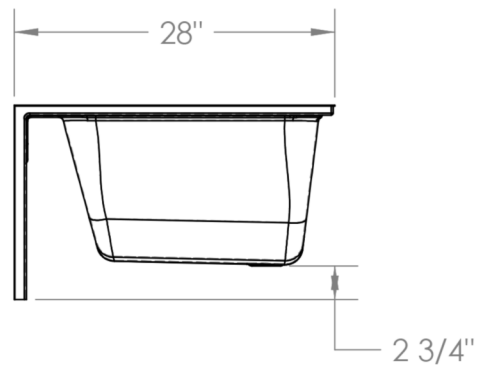

2227

54" Tub
High Gloss Gelcoat Finish

FEATURES

• **2227 Cade**

53 3/4" x 28" x 17"

- Center drain
- Slip resistant floor

The unit is made of sanitary grade high gloss polyester gelcoat with reinforced composite matrix.

NOTES

- *Dimensions: 53 3/4" x 28" x 17" with flange*
- *Shipping Weight: 60 lbs.*
- *Certifications: ANSI Z124.2; NAHB*
- *Gallons to Overflow: 29*
- *Illustrated installation instructions included.*

2227

54" Tub

High Gloss Gelcoat Finish

IMPORTANT: Roughing-in dimensions may vary 1/2" and are subject to change or cancellation without prior notice. No responsibility is assumed for use of superseded or voided leaflets.