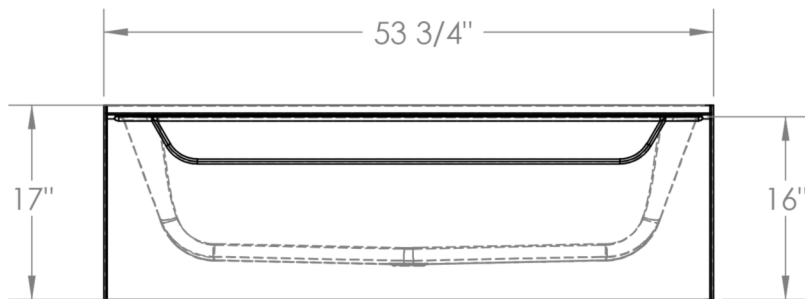

2227

54" Tub
High Gloss Gelcoat Finish

FEATURES

• **2227 Cade**

53 3/4" x 28" x 17"

- Center drain
- Slip resistant floor

The unit is made of sanitary grade high gloss polyester gelcoat with reinforced composite matrix.

NOTES

- *Dimensions: 53 3/4" x 28" x 17" with flange*
- *Shipping Weight: 60 lbs.*
- *Certifications: ANSI Z124.2; NAHB*
- *Gallons to Overflow: 29*
- *Illustrated installation instructions included.*

2227

54" Tub

High Gloss Gelcoat Finish

IMPORTANT: Roughing-in dimensions may vary 1/2" and are subject to change or cancellation without prior notice. No responsibility is assumed for use of superseded or voided leaflets.