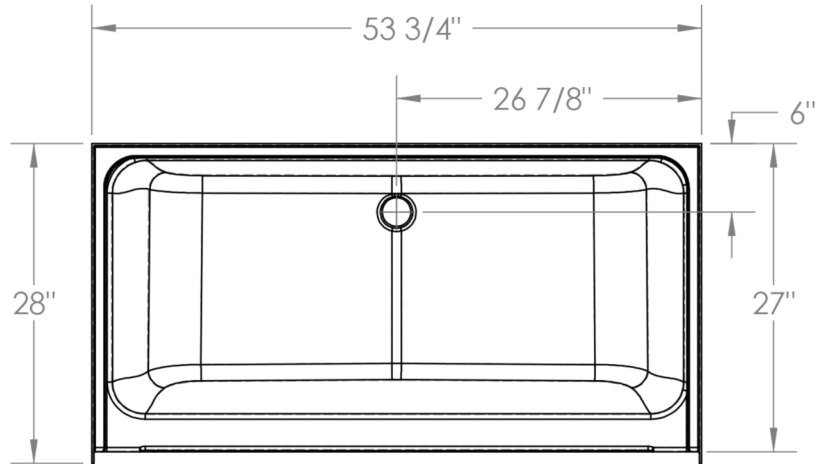

2227

54" Tub
High Gloss Gelcoat Finish

FEATURES

• **2227 Cade**

53 3/4" x 28" x 17"

- Center drain
- Slip resistant floor

The unit is made of sanitary grade high gloss polyester gelcoat with reinforced composite matrix.

NOTES

- *Dimensions: 53 3/4" x 28" x 17" with flange*
- *Shipping Weight: 60 lbs.*
- *Certifications: ANSI Z124.2; NAHB*
- *Gallons to Overflow: 29*
- *Illustrated installation instructions included.*

2227

54" Tub

High Gloss Gelcoat Finish

IMPORTANT: Roughing-in dimensions may vary 1/2" and are subject to change or cancellation without prior notice. No responsibility is assumed for use of superseded or voided leaflets.