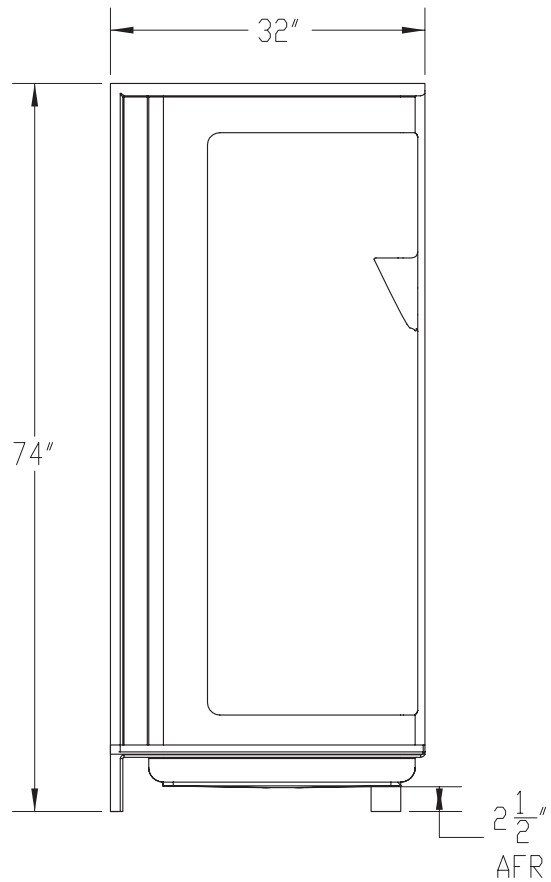

32" Three Part Shower *High Gloss Gelcoat Finish*

FEATURES

- **83232 Mason**

32" x 32" x 74"

- Center drain
- Slip resistant floor

The unit is made of sanitary grade high gloss polyester gelcoat with reinforced composite matrix.

NOTES

- Dimensions: 32" x 32" x 74" with flange
Shipping Weight: 90 lbs.
Certifications: ANSI Z124.2; NAHB
- Illustrated installation instructions included.

32" Three Part Shower
High Gloss Gelcoat Finish

IMPORTANT: Roughing-in dimensions may vary 1/2" and are subject to change or cancellation without prior notice. No responsibility is assumed for use of superseded or voided leaflets.