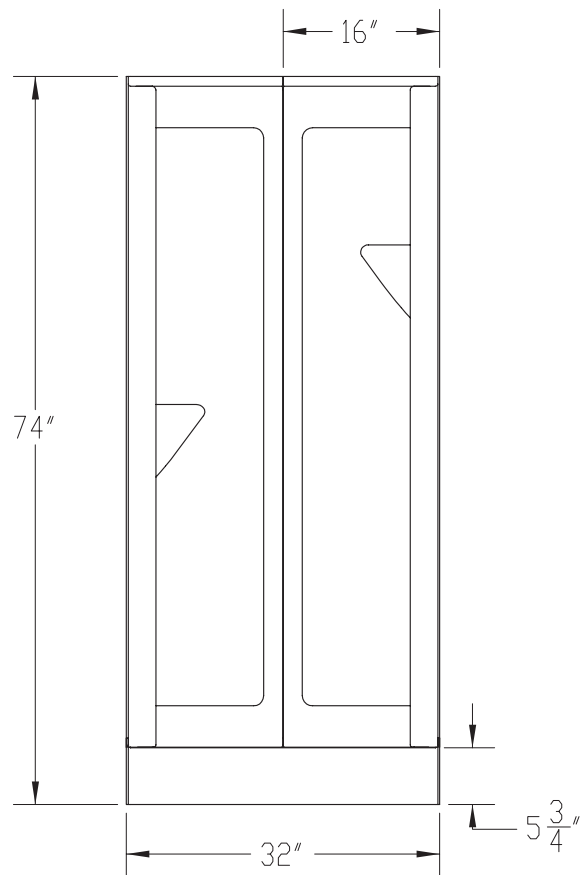

32" Three Part Shower *High Gloss Gelcoat Finish*

FEATURES

- **83232 Mason**

32" x 32" x 74"

- Center drain
- Slip resistant floor

The unit is made of sanitary grade high gloss polyester gelcoat with reinforced composite matrix.

NOTES

- Dimensions: 32" x 32" x 74" with flange
Shipping Weight: 90 lbs.
Certifications: ANSI Z124.2; NAHB
- Illustrated installation instructions included.

32" Three Part Shower
High Gloss Gelcoat Finish

IMPORTANT: Roughing-in dimensions may vary 1/2" and are subject to change or cancellation without prior notice. No responsibility is assumed for use of superseded or voided leaflets.