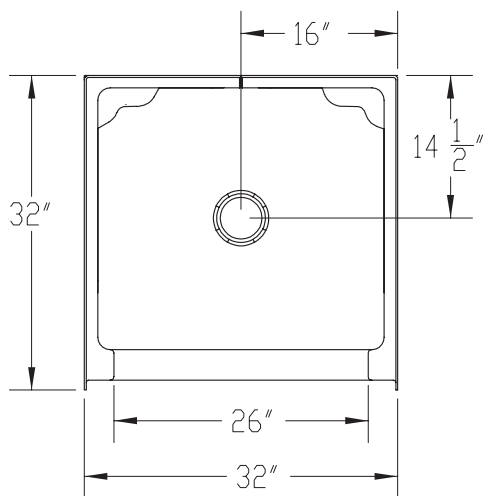

32" Three Part Shower *High Gloss Gelcoat Finish*

FEATURES

- **83232 Mason**

32" x 32" x 74"

- Center drain
- Slip resistant floor

The unit is made of sanitary grade high gloss polyester gelcoat with reinforced composite matrix.

NOTES

- Dimensions: 32" x 32" x 74" with flange
Shipping Weight: 90 lbs.
Certifications: ANSI Z124.2; NAHB
- Illustrated installation instructions included.

32" Three Part Shower
High Gloss Gelcoat Finish

IMPORTANT: Roughing-in dimensions may vary 1/2" and are subject to change or cancellation without prior notice. No responsibility is assumed for use of superseded or voided leaflets.