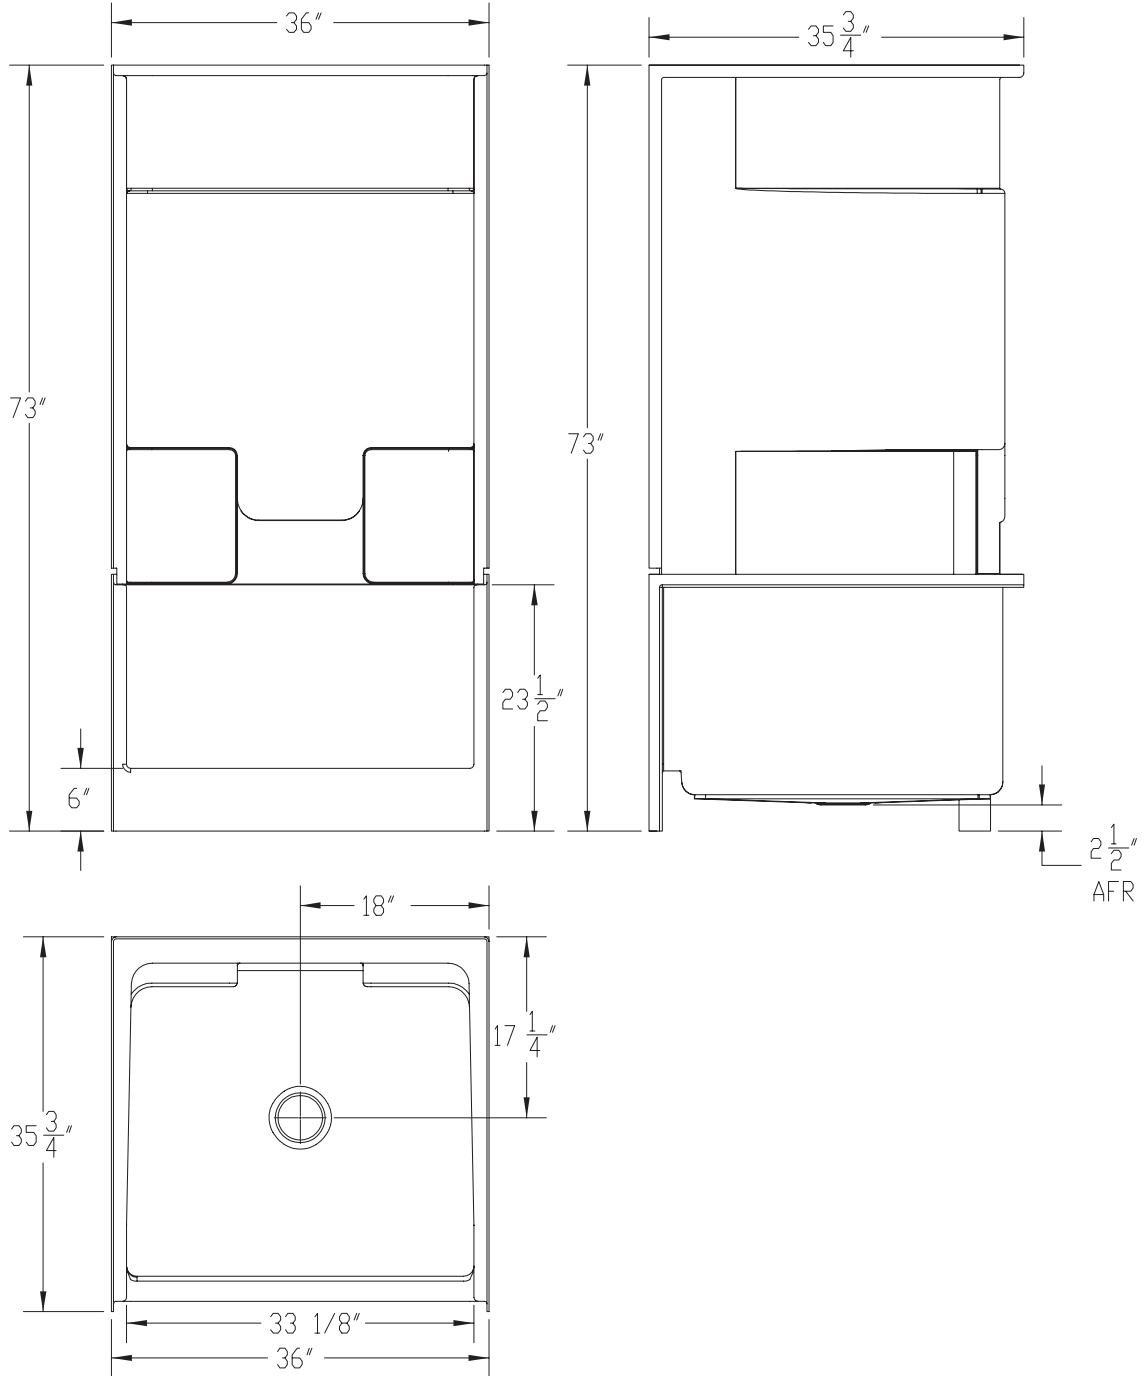

36" Two Piece Shower *High Gloss Gelcoat Finish*

FEATURES

- **83636**

36" x 35 3/4" x 73"

- Center drain
- Slip resistant floor

The unit is made of sanitary grade high gloss polyester gelcoat with reinforced composite matrix.

NOTES

- *Dimensions: 36" x 35 3/4" x 73" with flange*
Shipping Weight: 119 lbs.
Certifications: ANSI Z124.2; NAHB
- *Illustrated installation instructions included.*

36" Two Piece Shower
High Gloss Gelcoat Finish

IMPORTANT: Roughing-in dimensions may vary 1/2" and are subject to change or cancellation without prior notice. No responsibility is assumed for use of superseded or voided leaflets.