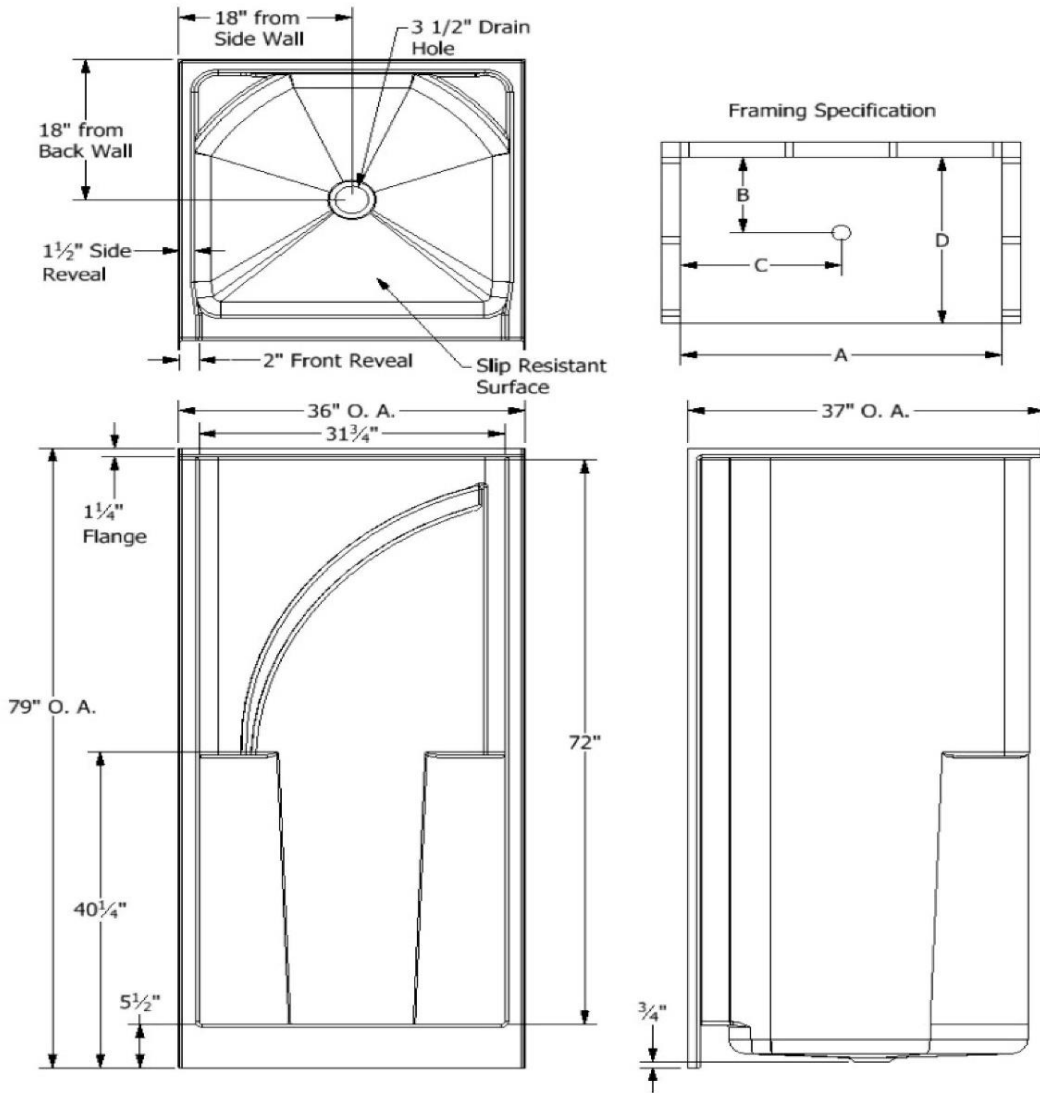

Aiden

3318

36" Shower

High Gloss Gelcoat Finish

FEATURES

- One Piece Shower
- Center Drain
- 36x37x79 Rough Dimension
- Slip Resistant Floor
- Available in White or Cookie

NOTES

- *Certifications:ANSI Z124.2*
- *Illustrated installation instructions included.*

Aiden

36" Shower
 (Center Drain)
 +/- 1/4" Variance

IMPORTANT:

Roughing-In dimensions may vary 1/4' and are subject to change or cancellation without prior notice.
 No responsibility is assumed for use of superseded or voided leaflets.