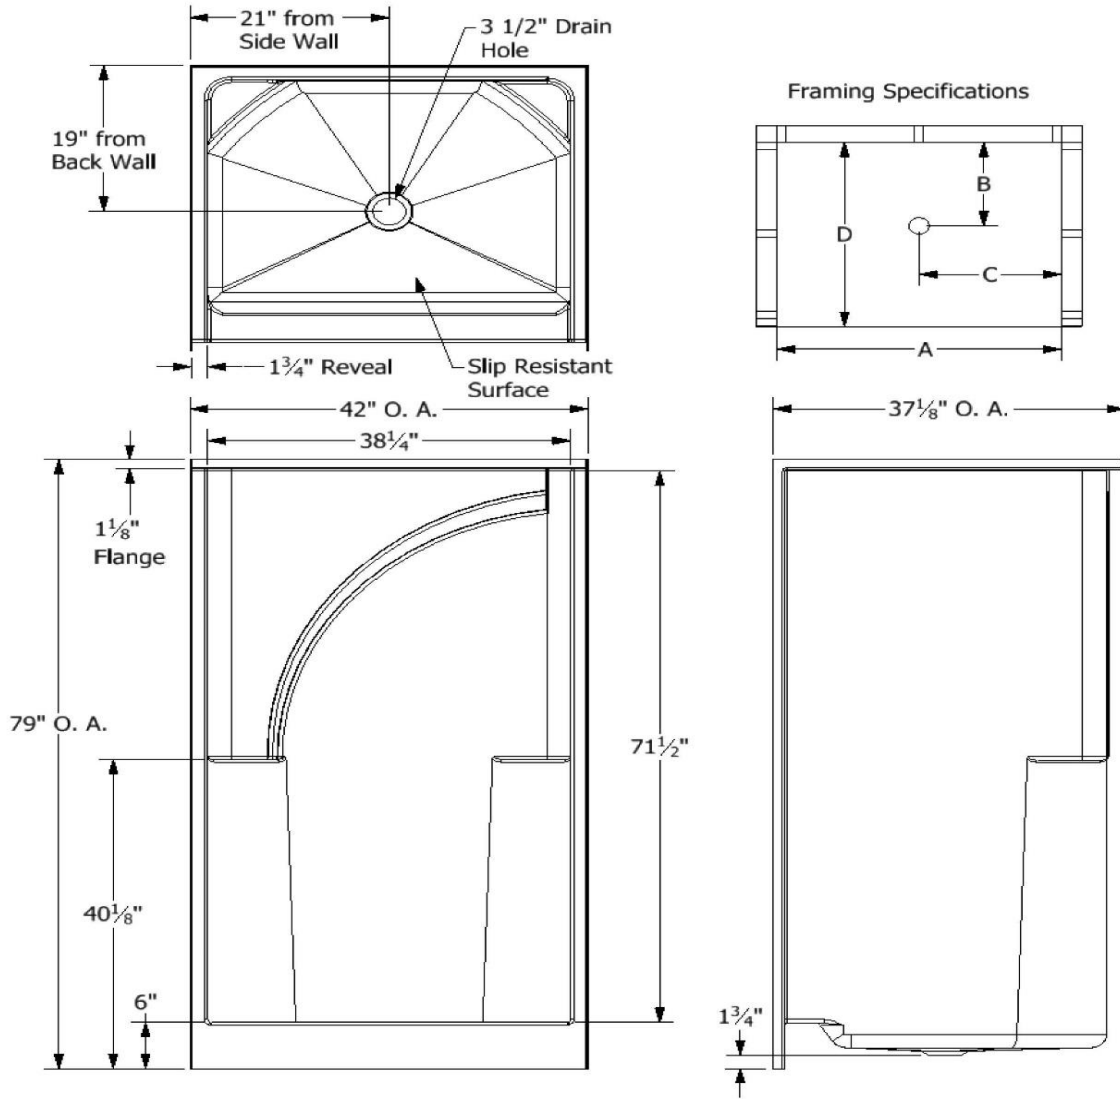

### **42" Shower**

*High Gloss Gelcoat Finish*

### FEATURES

- One Piece Shower
- Center Drain
- 42X37X79 Rough Dimension
- Slip Resistant Floor
- Available in White or Cookie

# Braden

42" Shower  
(Center Drain)  
+/- 1/4" Variance

**IMPORTANT:**

Roughing-In dimensions may vary 1/4" and are subject to change or cancellation without prior notice.  
No responsibility is assumed for use of superseded or voided leaflets.