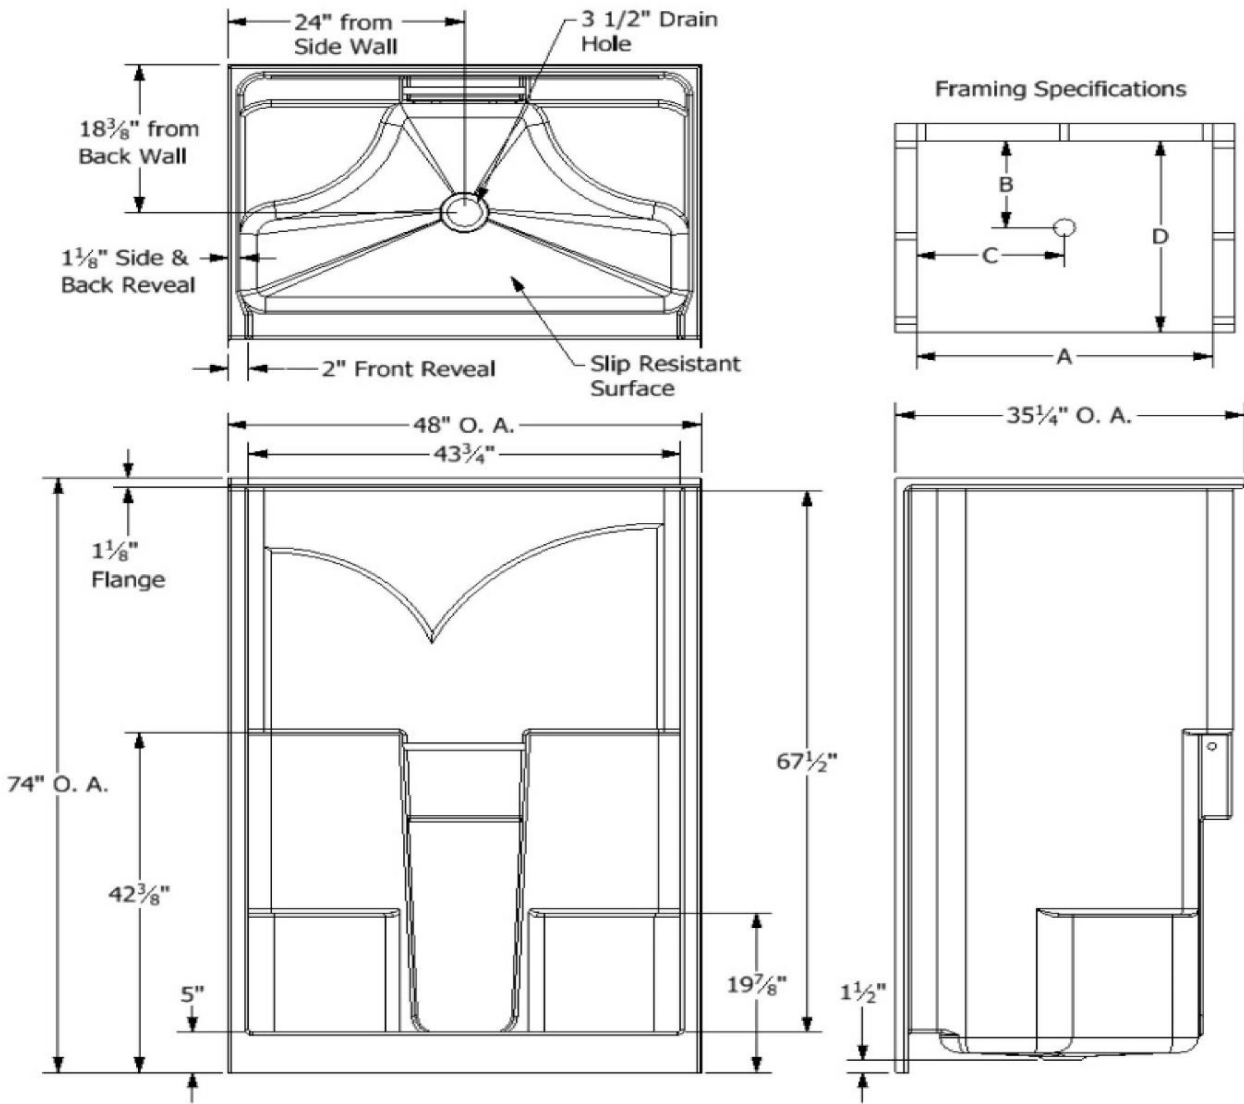

McKinney

3320-74 or 3320-76

48" Shower

High Gloss Gelcoat Finish

FEATURES

- One Piece Shower
- Center Drain
- 48X35X74 Rough Dimension (3320-74)
- Double Seat
- 76" Height Above Floor Rough-In (3320-76)
- Available in White or Cookie

NOTES

- *Certifications:ANSI Z124.2*
- *Illustrated installation instructions included.*

McKinney

3320-74 or 3320-76

48" Shower
(Center Drain)
+/- 1/4" Variance

IMPORTANT:

Roughing-In dimensions may vary 1/4" and are subject to change or cancellation without prior notice.
No responsibility is assumed for use of superseded or voided leaflets.