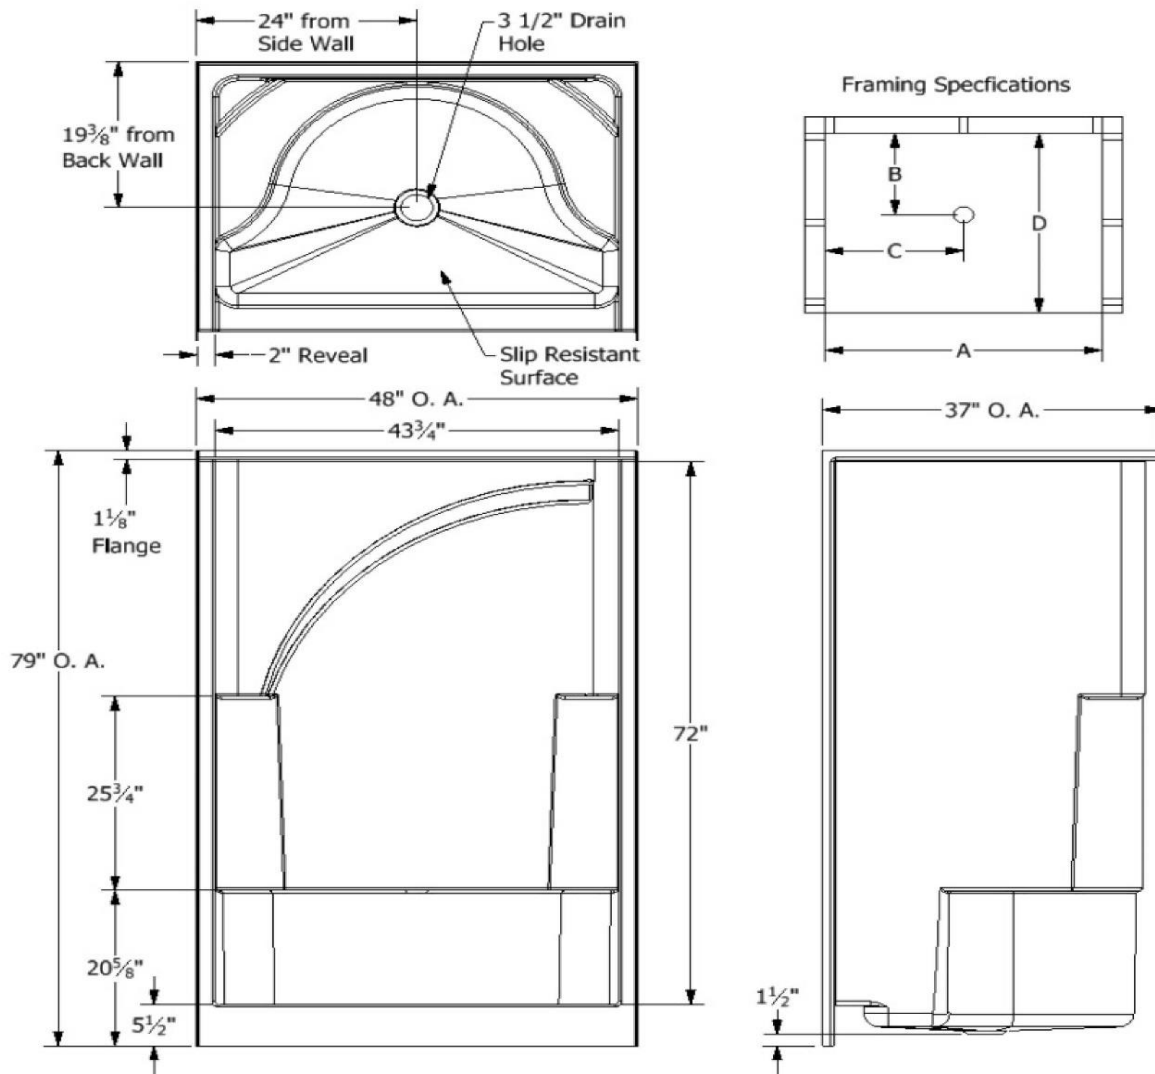

Hannah

3321

48" Shower

High Gloss Gelcoat Finish

FEATURES

- One Piece Shower
- Center Drain
- 48X37X79 Rough Dimension
- Double Seat
- Slip Resistant Floor
- Available in White or Cookie

NOTES

- *Certifications:ANSI Z124.2*
- *Illustrated installation instructions included.*

3321

Hannah

48" Shower
(Center Drain)
+/- 1/4" Variance

IMPORTANT:

Roughing-In dimensions may vary 1/4" and are subject to change or cancellation without prior notice.
No responsibility is assumed for use of superseded or voided leaflets.