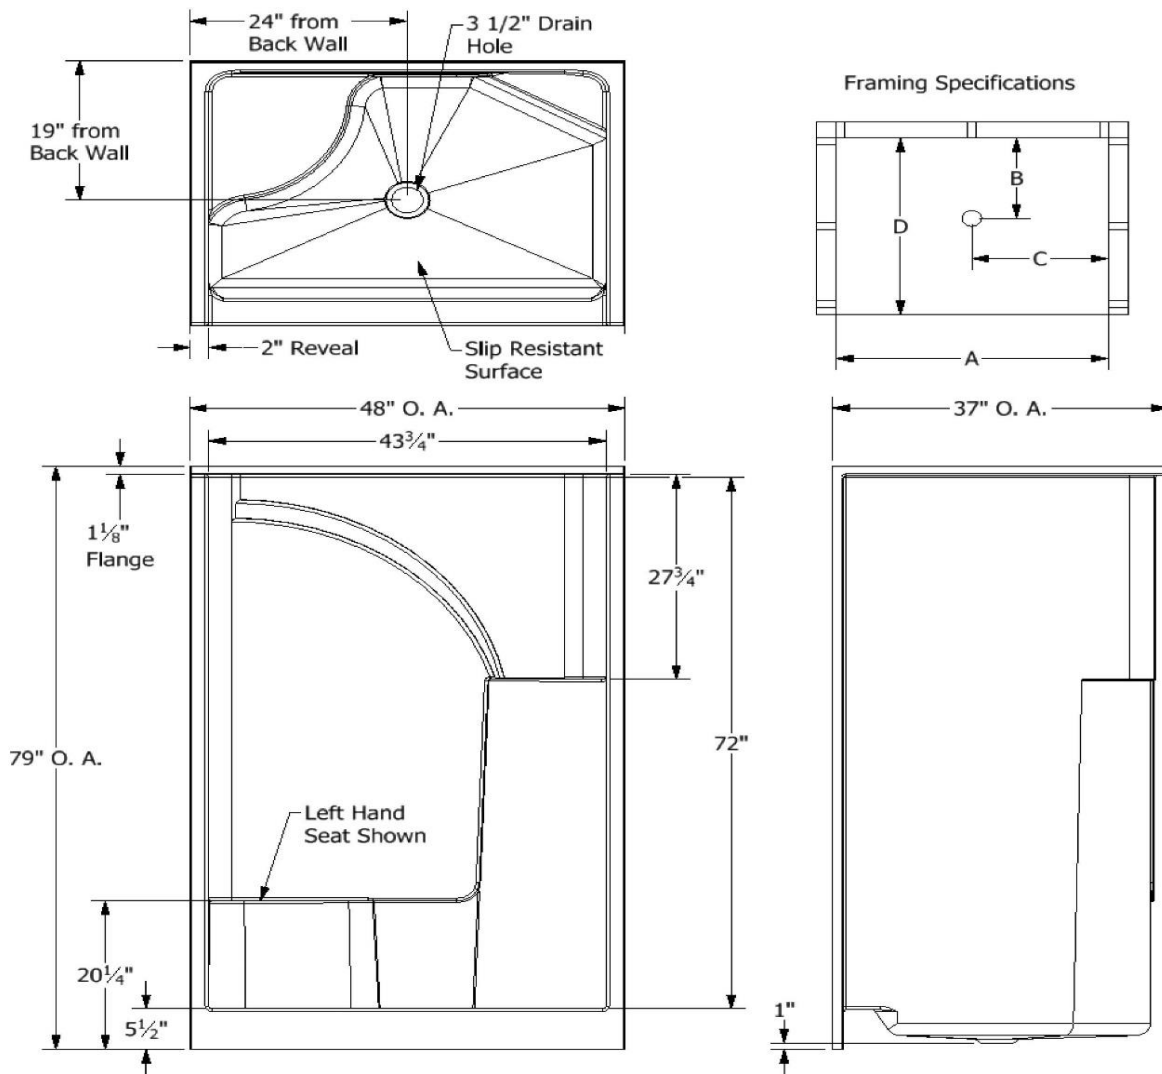

### **FEATURES**

- One Piece Shower
- Center Drain
- 48x37x79 Rough Dimension (3324-79)
- Right Seat
- Slip Resistant Floor
- 81" Height Above Floor Rough-In (3324-81)
- Available in White or Cookie

### **NOTES**

- *Certifications:ANSI Z124.2*
- *Illustrated installation instructions included.*

The Baymont Bathware logo features a stylized blue wave graphic on the left side. To the right of the wave, the word "BAYMONT" is written in a large, blue, serif font. Below "BAYMONT", the word "BATHWARE" is written in a smaller, blue, sans-serif font, with each letter spaced out.

## 3324-79 or 3324-81\*

\*Left Hand Seat Shown in Drawing

**48" Shower  
(Center Drain)**  
+/- 1/4" Variance

**IMPORTANT:**

Roughing-In dimensions may vary 1/4' and are subject to change or cancellation without prior notice.