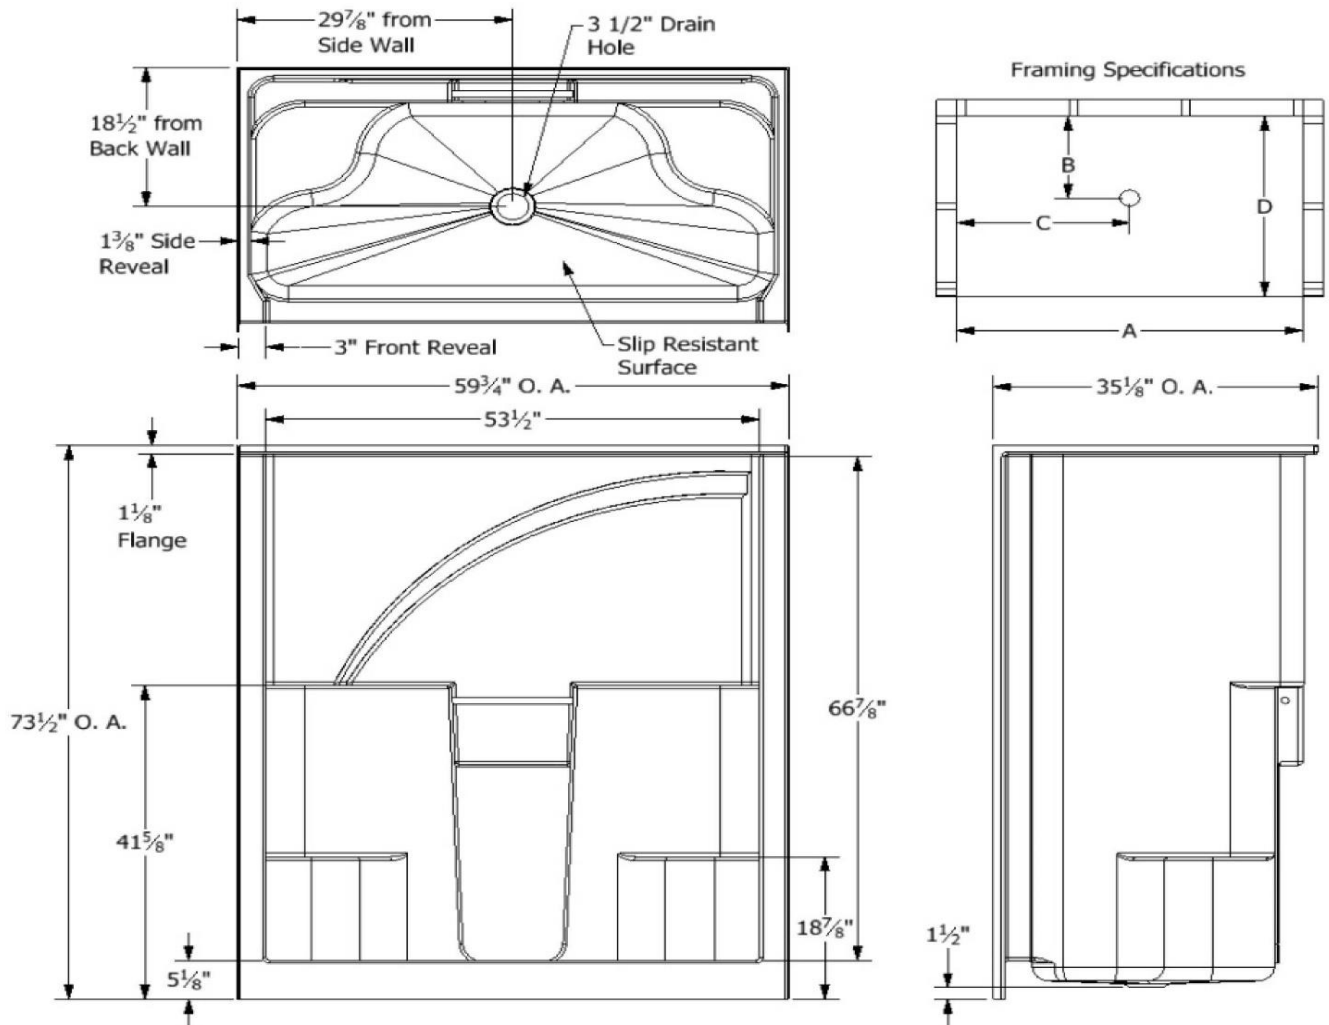

### **60" Shower**

*High Gloss Gelcoat Finish*

### **FEATURES**

- One Piece Shower
- Center Drain
- 60X35X73 Rough Dimension (3325-73)
- Double Seat
- Slip Resistant Floor
- Towel Bar
- 76" Height Above Floor Rough-In (3325-76)
- Available in White or Cookie

# Copeland

60" Shower  
(Center Drain)  
+/- 1/4" Variance

**IMPORTANT:**

Roughing-In dimensions may vary 1/4" and are subject to change or cancellation without prior notice.

No responsibility is assumed for use of superseded or voided leaflets.