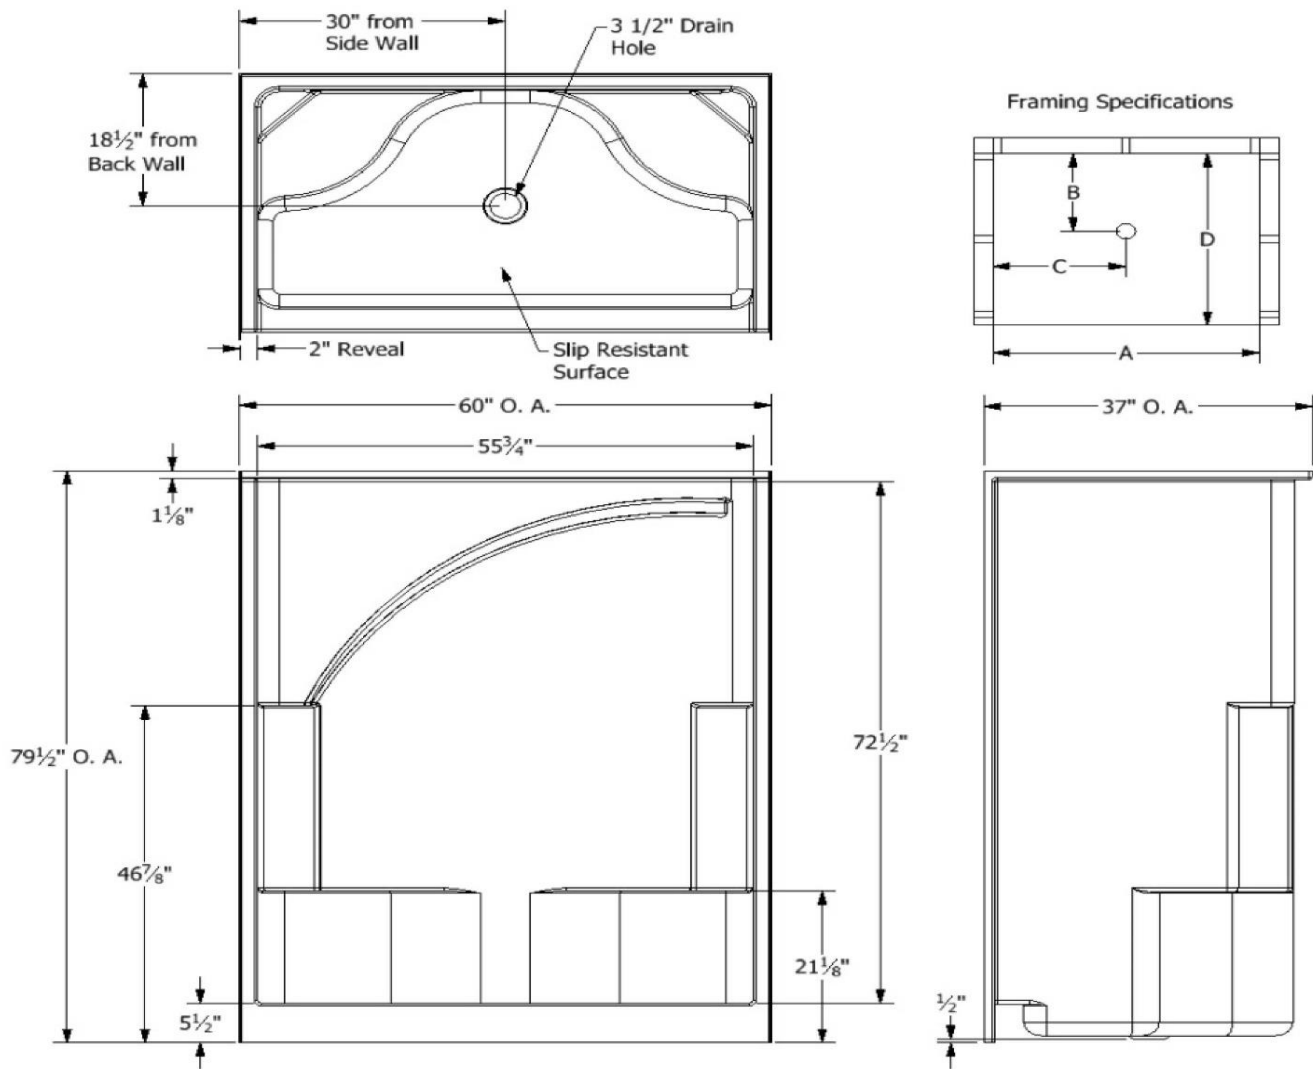

### **60" Shower**

*High Gloss Gelcoat Finish*

### **FEATURES**

- One Piece Shower
- Center Drain
- 60x37x79.5 Rough Dimension
- Double Seat
- Slip Resistant Floor
- Available in White or Cookie

# Wyatt

60" Shower  
 (Center Drain)  
 +/- 1/4" Variance

**IMPORTANT:**

Roughing-In dimensions may vary 1/4" and are subject to change or cancellation without prior notice.  
 No responsibility is assumed for use of superseded or voided leaflets.