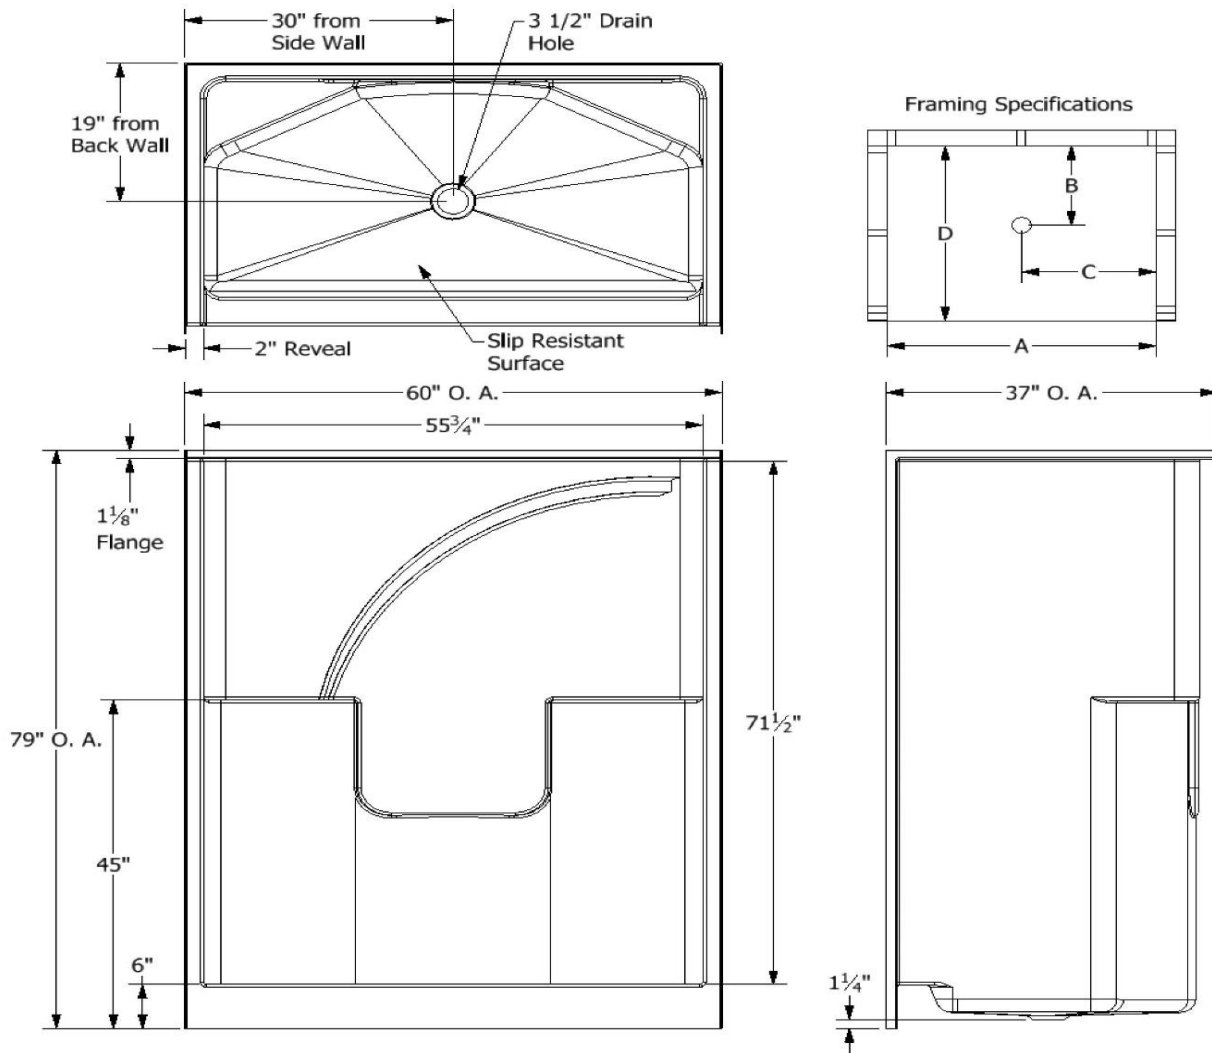

### **60" Shower**

*High Gloss Gelcoat Finish*

### **FEATURES**

- One Piece Shower
- Center Drain
- 60x37x79 Rough Dimension
- No Seat
- Slip Resistant Floor
- Available in White or Cookie

### **NOTES**

- *Certifications:ANSI Z124.2*
- *Illustrated installation instructions included.*

**BAYMONT**  
BATHWARE

# McClain

60" Shower  
 (Center Drain)  
 +/- 1/4" Variance

**IMPORTANT:**

Roughing-In dimensions may vary 1/4" and are subject to change or cancellation without prior notice.  
 No responsibility is assumed for use of superseded or voided leaflets.