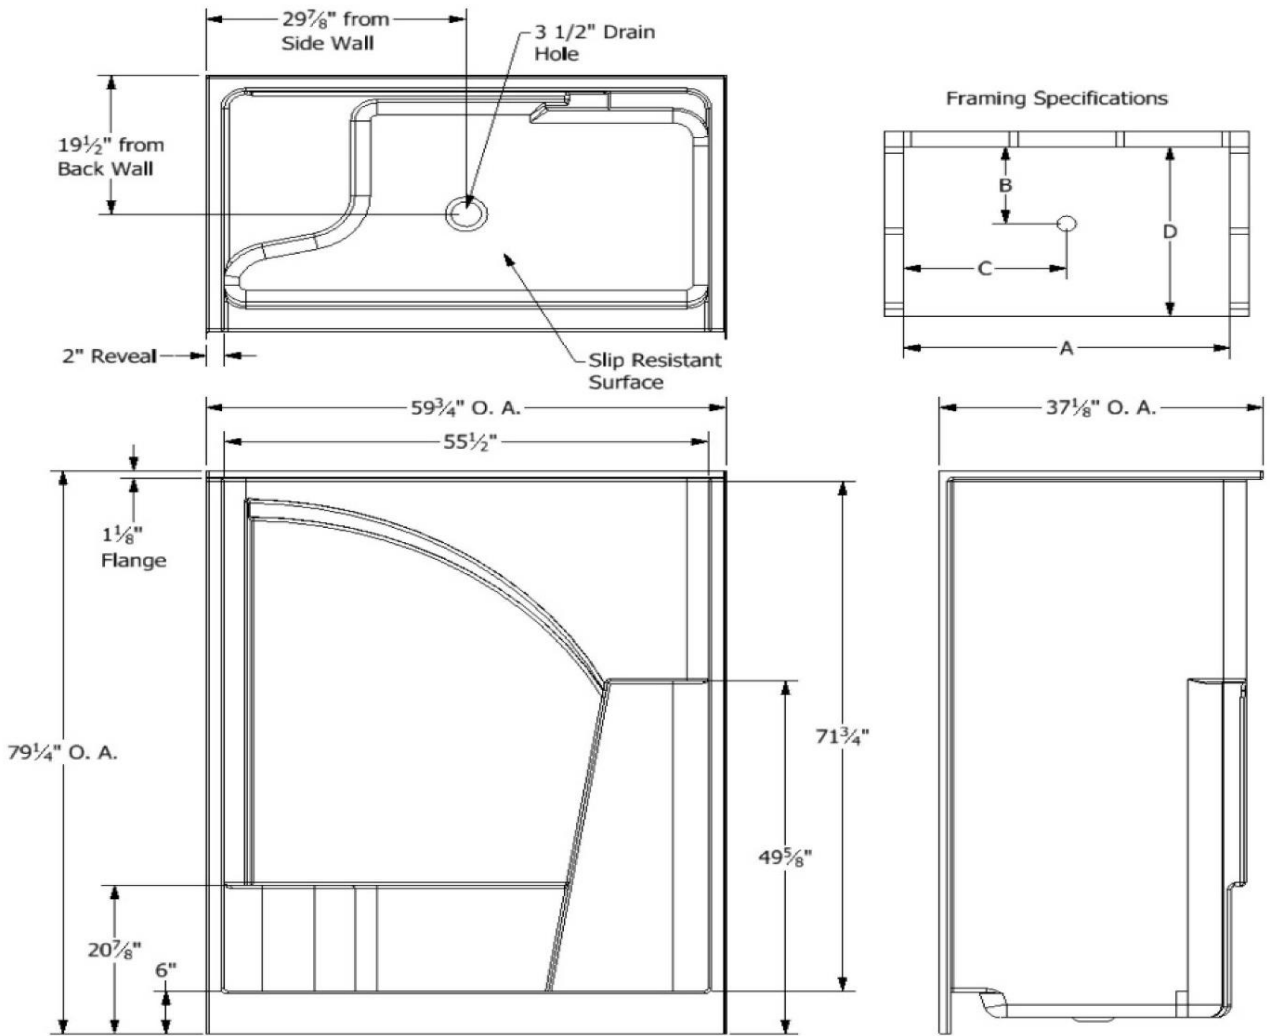

## **60" Shower**

*High Gloss Gelcoat Finish*

## FEATURES

- One Piece Shower
- Center Drain
- 60x37x79 Rough Dimension
- Left Seat
- Slip Resistant Floor
- Available in Right Seat
- Available in White or Cookie

# Cooper

60" Shower  
 (Center Drain)  
 +/- 1/4" Variance

**IMPORTANT:**

Roughing-In dimensions may vary 1/4' and are subject to change or cancellation without prior notice.  
 No responsibility is assumed for use of superseded or voided leaflets.