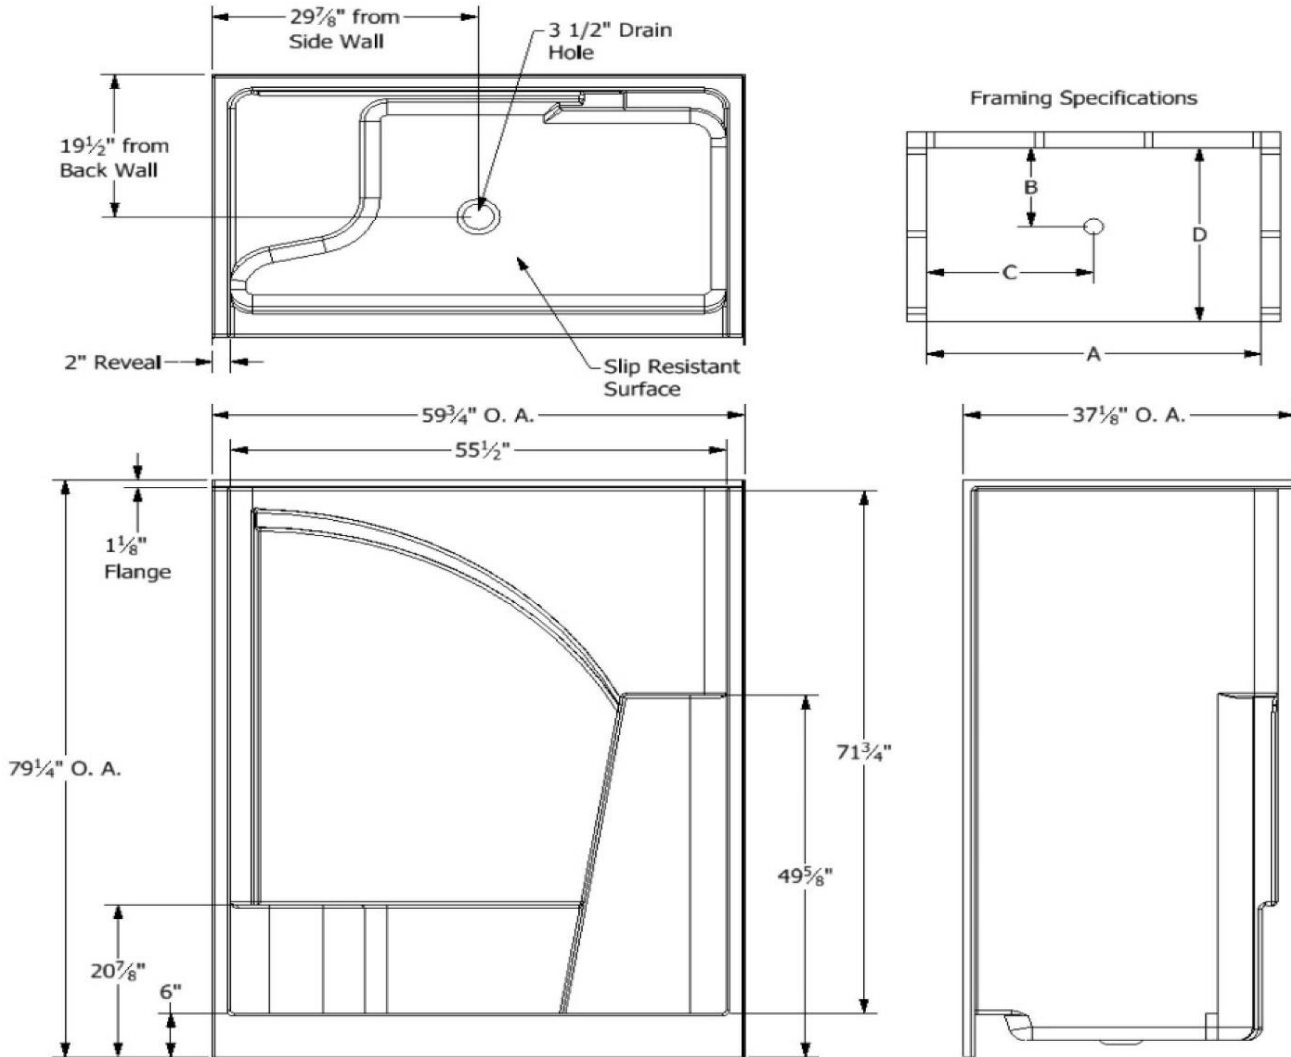

Hudson

3329

60" Shower

High Gloss Gelcoat Finish

FEATURES

- One Piece Shower
- Center Drain
- 60x37x79 Rough Dimension
- Right Seat
- Slip Resistant Floor
- Available in Left Seat
- Available in White or Cookie

NOTES

- *Certifications:ANSI Z124.2*
- *Illustrated installation instructions included.*

Hudson

3329*

*Specs shown are for Left Seat

60" Shower
(Center Drain)
+/- 1/4" Variance

IMPORTANT:

Roughing-In dimensions may vary 1/4' and are subject to change or cancellation without prior notice.