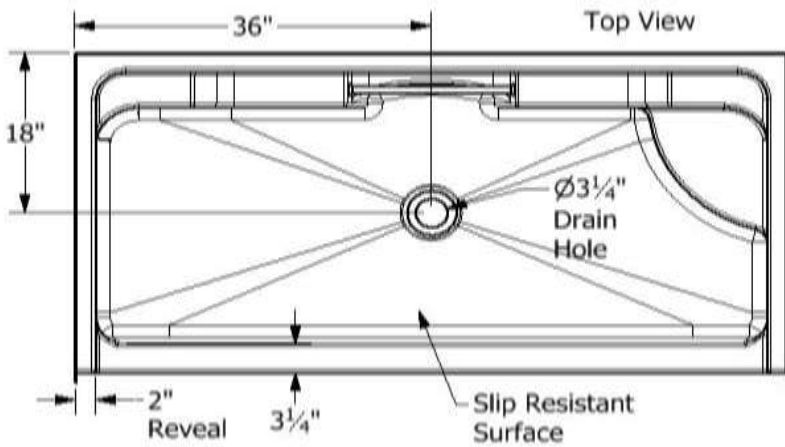

Brassfield

3372

72" Shower
Smooth, One Seat

(CD,

FEATURES

- **3372**

72" x 37" x 78-1/2"

Available Colors: White

- *Available with a Pre-Installed Panel Pivot Shower Door or By Pass Door.*

NOTES

- *Dimensions 72" x 37" x 78-1/2 with Flange*
Certifications:ANSI Z124.2
- *Illustrated installation instructions included.*

3372

Brassfield

72" Shower
(CD, Smooth, Two Seats)
+/- 1/4" Variance

3337 2 Seats
Width O.D. 47 1/2"
Depth O.D. 34 1/2"
Height O. D. 74 1/4"
Door Opening 44"
Dimension Tolerance +/- 1/4"

Front View

Side View