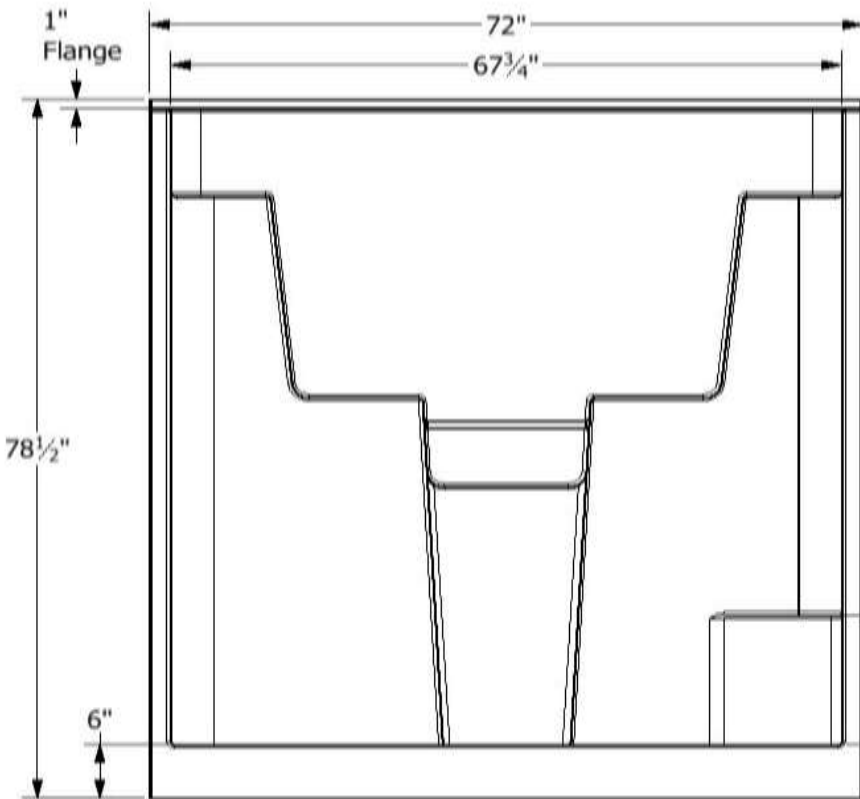

Brassfield

3372

72" Shower
Smooth, One Seat

(CD,

FEATURES

- **3372**

72" x 37" x 78-1/2"

Available Colors: White

- *Available with a Pre-Installed Panel Pivot Shower Door or By Pass Door.*

NOTES

- *Dimensions 72" x 37" x 78-1/2 with Flange*
Certifications:ANSI Z124.2
- *Illustrated installation instructions included.*

3372

Brassfield

72" Shower
(CD, Smooth, Two Seats)
+/- 1/4" Variance

3337 2 Seats
Width O.D. 47 1/2"
Depth O.D. 34 1/2"
Height O. D. 74 1/4"
Door Opening 44"
Dimension Tolerance +/- 1/4"

Front View

Side View