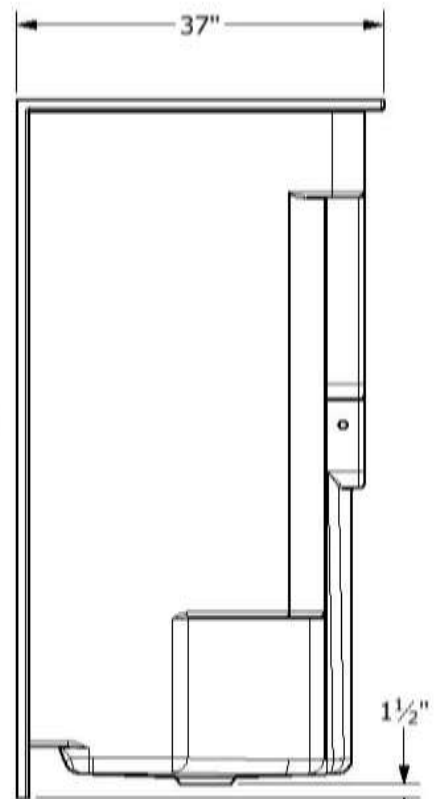

Brassfield

3372

72" Shower
Smooth, One Seat

(CD,

FEATURES

- **3372**

72" x 37" x 78-1/2"

Available Colors: White

- *Available with a Pre-Installed Panel Pivot Shower Door or By Pass Door.*

NOTES

- *Dimensions 72" x 37" x 78-1/2 with Flange*
Certifications:ANSI Z124.2
- *Illustrated installation instructions included.*

3372

Brassfield

72" Shower
(CD, Smooth, Two Seats)
+/- 1/4" Variance

3337 2 Seats
Width O.D. 47 1/2"
Depth O.D. 34 1/2"
Height O. D. 74 1/4"
Door Opening 44"
Dimension Tolerance +/- 1/4"

Front View

Side View