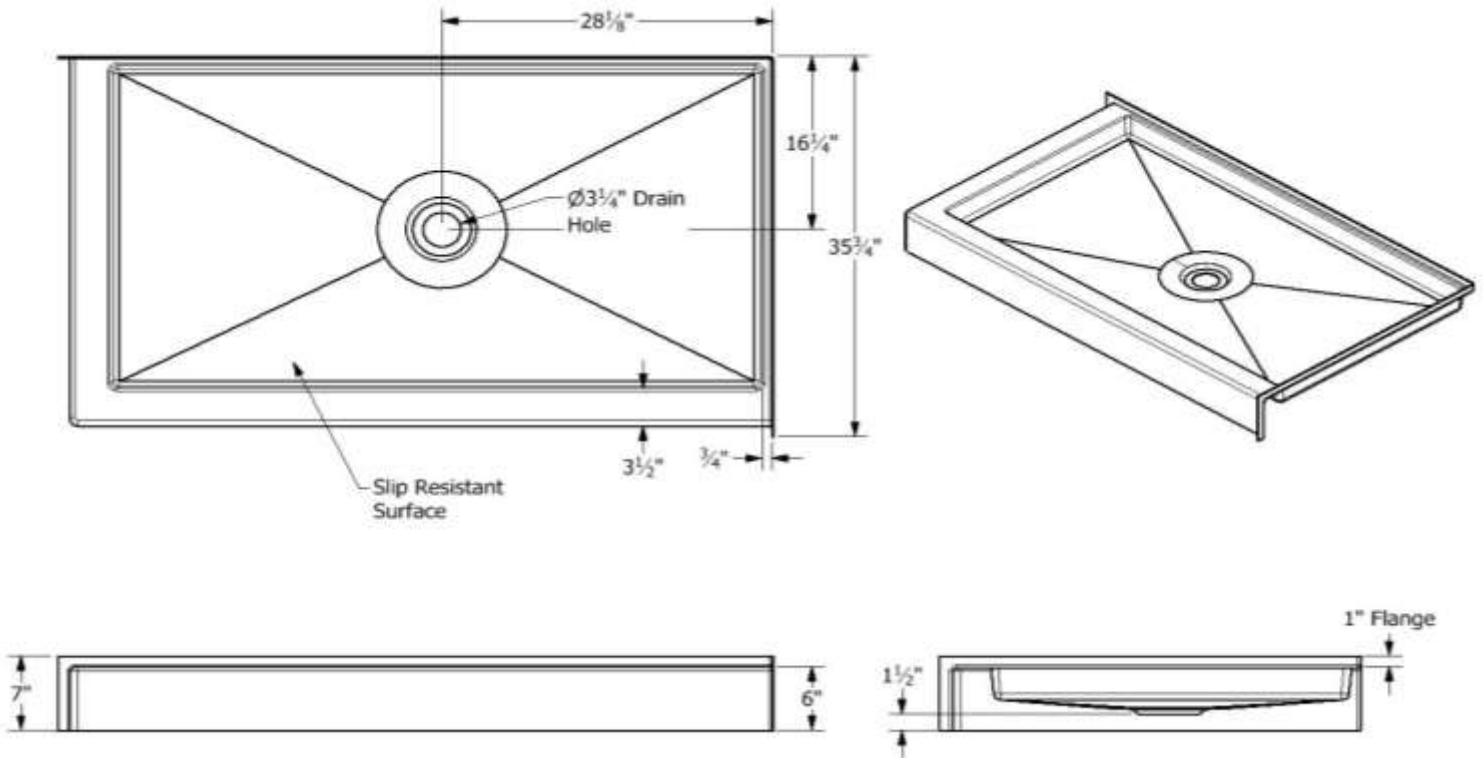

Norris

5136 L

61" x 36"

Double Threshold Shower Pan

Left Hand Dam

High Gloss Gelcoat Finish

FEATURES

- **5136 L Norris**
- 61" x 36" x 7" (Double Threshold Shower Pan RLeft Hand Drain)
- Slip Resistant Floor
- Available Colors: White
- The unit is made of sanitary grade high gloss polyester gelcoat with reinforced composite matrix.

NOTES

- Dimensions 61" x 36" x 7" Double Threshold Shower Pan Left Hand Dam
Shipping Weight:
Certifications: ANSI Z124.2;NAHB
- Illustrated installation instructions included.

BAYMONT
BATHWARE

5136 L

Norris

61" x 36"

Double Threshold Shower Pan

Left Hand Dam

High Gloss Gelcoat finish

5136 L

Width O.D. 61"

Depth O.D. 36"

Height O. D. 7"

Dimension Tolerance +/- 1/4"