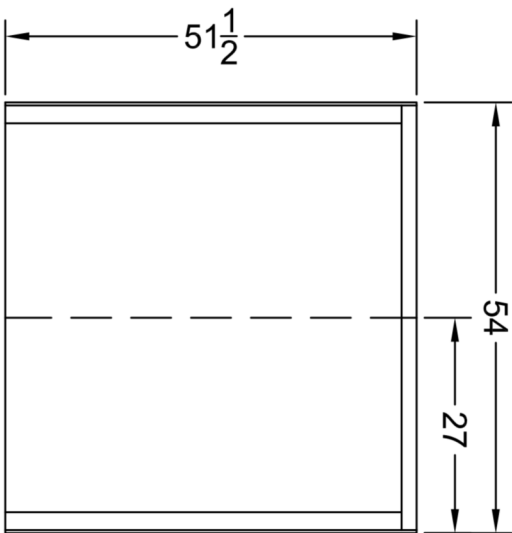

BELLA/RENZIE

2240 WS

52 x 54" Shower Surround
High Gloss Gelcoat Finish

FEATURES

- **2240 WS Bella / Renzie**

52 x 54"

- Firsts 5054 Pan & 2240 Bella Tub
- 10" full Bench/Shelf
- End Drain

The unit is made of sanitary grade high gloss polyester gelcoat with reinforced composite matrix.

NOTES

- Dimensions: 52 x 54" with flange
Shipping Weight: 124 lbs.
Certifications: ANSI Z124.2; NAHB
- Illustrated installation instructions included.

BELLA/RENZIE

2240 WS

52 x 54" Shower Surround

High Gloss Gelcoat Finish

IMPORTANT: Roughing-in dimensions may vary 1/2" and are subject to change or cancellation without prior notice. No responsibility is assumed for use of superseded or voided leaflets.