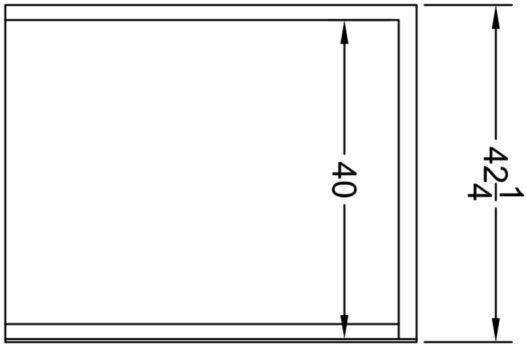

BELLA/RENZIE

2240 WS

52 x 54" Shower Surround
High Gloss Gelcoat Finish

FEATURES

- **2240 WS Bella / Renzie**

52 x 54"

- Firsts 5054 Pan & 2240 Bella Tub
- 10" full Bench/Shelf
- End Drain

The unit is made of sanitary grade high gloss polyester gelcoat with reinforced composite matrix.

NOTES

- Dimensions: 52 x 54" with flange
Shipping Weight: 124 lbs.
Certifications: ANSI Z124.2; NAHB
- Illustrated installation instructions included.

BELLA/RENZIE

2240 WS

52 x 54" Shower Surround

High Gloss Gelcoat Finish

IMPORTANT: Roughing-in dimensions may vary 1/2" and are subject to change or cancellation without prior notice. No responsibility is assumed for use of superseded or voided leaflets.