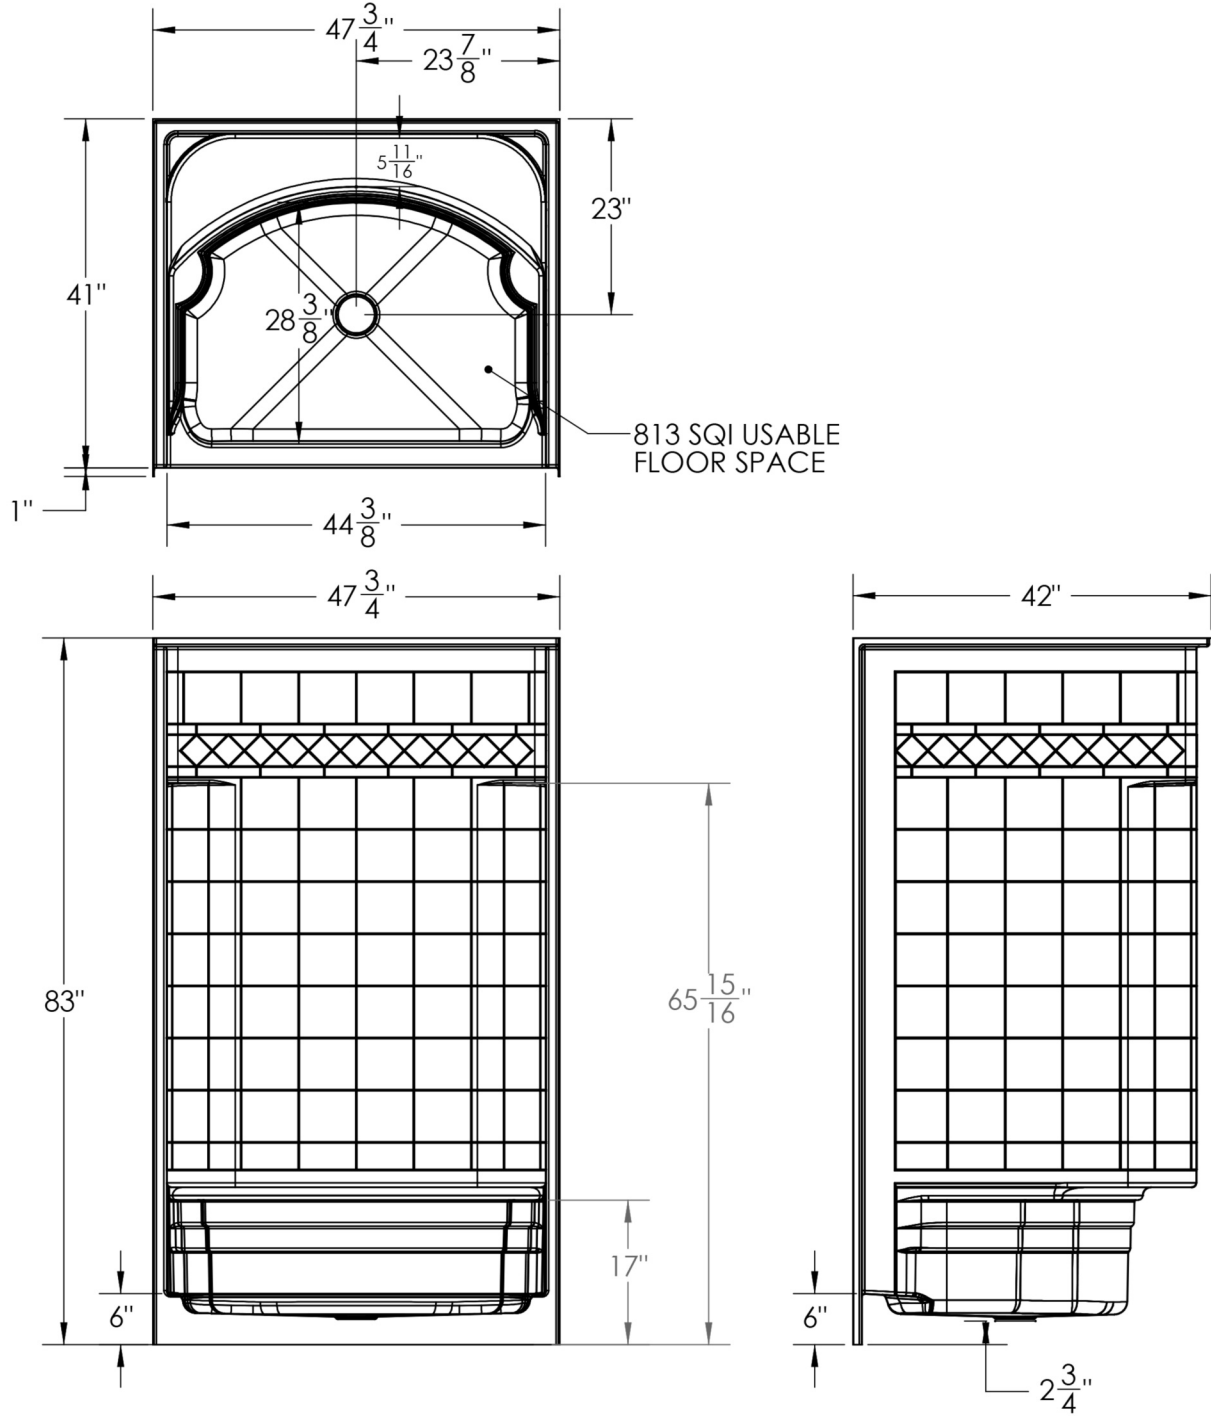

48" x 42"
One Seat Shower
High Gloss Gelcoat Finish

FEATURES

- **34842 Dynasty**

48" x 42" x 83" (nominal outside)

- *Slip resistant floor*

The unit is made of sanitary grade high gloss polyester gelcoat with reinforced composite matrix.

NOTES

- *Dimensions: 48" x 42" x 83" with flange*
Shipping Weight: 167 lbs.
Certifications: ANSI Z124.2; NAHB
- *Installation instructions included.*

DYNASTY

34842

48" x 42"

One Seat Shower

High Gloss Gelcoat Finish

IMPORTANT: Roughing-in dimensions may vary 1/2" and are subject to change or cancellation without prior notice. No responsibility is assumed for use of superseded or voided leaflets.