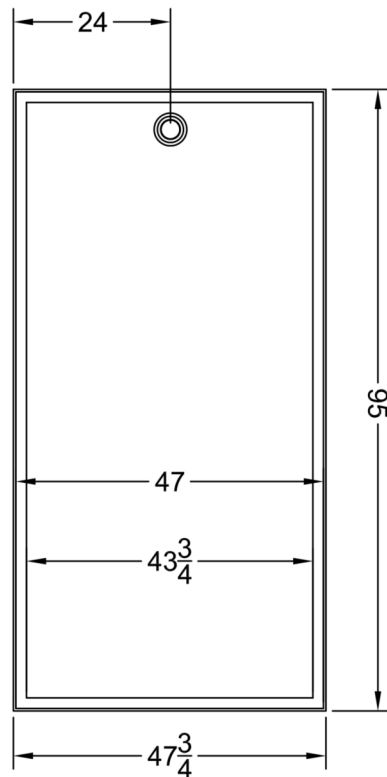

Ft. WORTH

54896

48 x 96" Seated Shower Pan
High Gloss Gelcoat Finish

FEATURES

- **54896 Ft. Worth**

48 x 96"

- Slip resistant floor
- 10" full Bench/Shelf
- End Drain

The unit is made of sanitary grade high gloss polyester gelcoat with reinforced composite matrix.

NOTES

- Dimensions: 48 x 96" with flange
Shipping Weight: **124 lbs.**
Certifications: ANSI Z124.2; NAHB
- Illustrated installation instructions included.

BAYMONT
B A T H W A R E

FT. WORTH

54896

48 x 96" Seated Shower Pan
High Gloss Gelcoat Finish

IMPORTANT: Roughing-in dimensions may vary 1/2" and are subject to change or cancellation without prior notice.
No responsibility is assumed for use of superseded or voided leaflets.