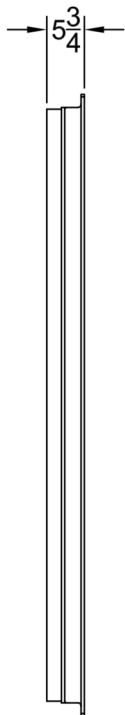

Ft. WORTH

54896

48 x 96" Seated Shower Pan
High Gloss Gelcoat Finish

FEATURES

- **54896 Ft. Worth**

48 x 96"

- Slip resistant floor
- 10" full Bench/Shelf
- End Drain

The unit is made of sanitary grade high gloss polyester gelcoat with reinforced composite matrix.

NOTES

- Dimensions: 48 x 96" with flange
Shipping Weight: **124 lbs.**
Certifications: ANSI Z124.2; NAHB
- Illustrated installation instructions included.

BAYMONT
B A T H W A R E

FT. WORTH

54896

48 x 96" Seated Shower Pan
High Gloss Gelcoat Finish

IMPORTANT: Roughing-in dimensions may vary 1/2" and are subject to change or cancellation without prior notice.
No responsibility is assumed for use of superseded or voided leaflets.