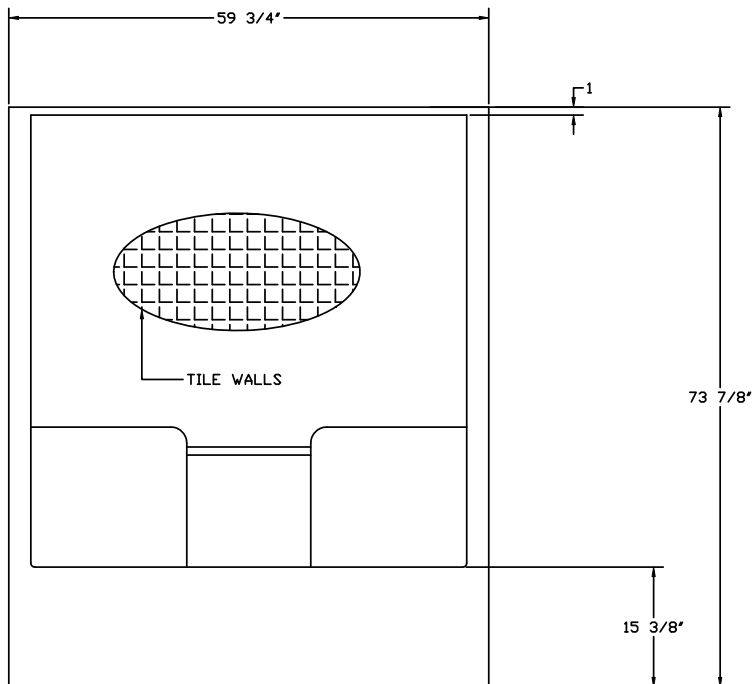

60" Tile Tub/Shower

FEATURES

- **5104 / 5105**

59-3/4" x 33" x 73-7/8"

Capacity to Overflow: 35

Total Capacity: 48

Available Colors: White, Bone

NOTES

- Dimensions: 59-3/4" x 33" x 73-7/8" with flange
Certifications: ANSI Z124.2
- Illustrated installation instructions included.

60" Tile Tub/Shower

± 1/4" Variance

FLOOR PLAN

WIDTH O.D.	59 3/4"
DEPTH O.D.	33"
HEIGHT O.D.	73 7/8"

DIMENSION TOLERANCE +/- 1/4"

FRONT VIEW