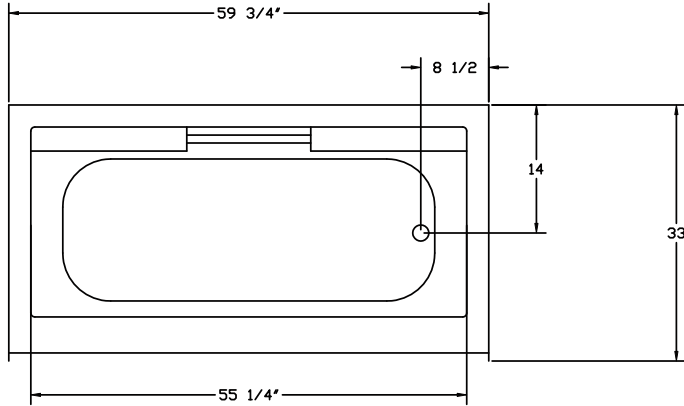

60" Tile Tub/Shower

FEATURES

- **5104 / 5105**

59-3/4" x 33" x 73-7/8"

Capacity to Overflow: 35

Total Capacity: 48

Available Colors: White, Bone

NOTES

- Dimensions: 59-3/4" x 33" x 73-7/8" with flange
Certifications: ANSI Z124.2
- Illustrated installation instructions included.

60" Tile Tub/Shower

± 1/4" Variance

FLOOR PLAN

WIDTH O.D.	59 3/4"
DEPTH O.D.	33"
HEIGHT O.D.	73 7/8"

DIMENSION TOLERANCE +/- 1/4"

FRONT VIEW