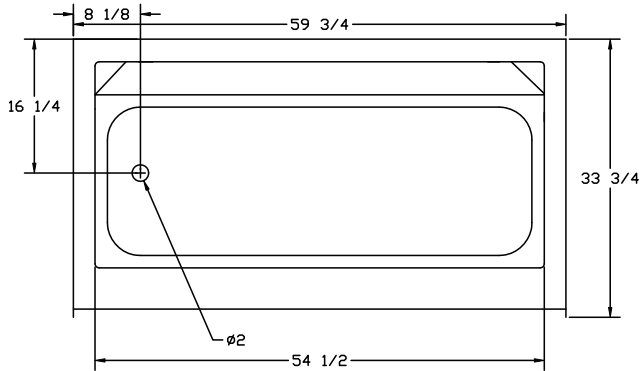

## 5101R 5102L

**60" Tub / Shower  
(RH Drain / LH Drain)**

## NOTES

- Dimensions: 59-3/4" x 33-3/4" x 73-1/2" with flange  
Certifications: ANSI Z124.2
- Illustrated installation instructions included.

A stylized blue wave graphic that serves as a background for the Baymont Bathware logo.  
**BAYMONT**  
B A T H W A R E

# WINDSOR

5101R  
5102L

60" Tub / Shower

(RH Drain / LH Drain)

± 1/4" Variance

FLOOR PLAN

FRONT VEIW

MODEL: 5102-T/S LH DRAIN  
WIDTH O.D. 59 3/4"  
DEPTH O.D. 33 3/4"  
HEIGHT O.D. 73 1/2"

DIMENSION TOLERANCE +/- 1/4"