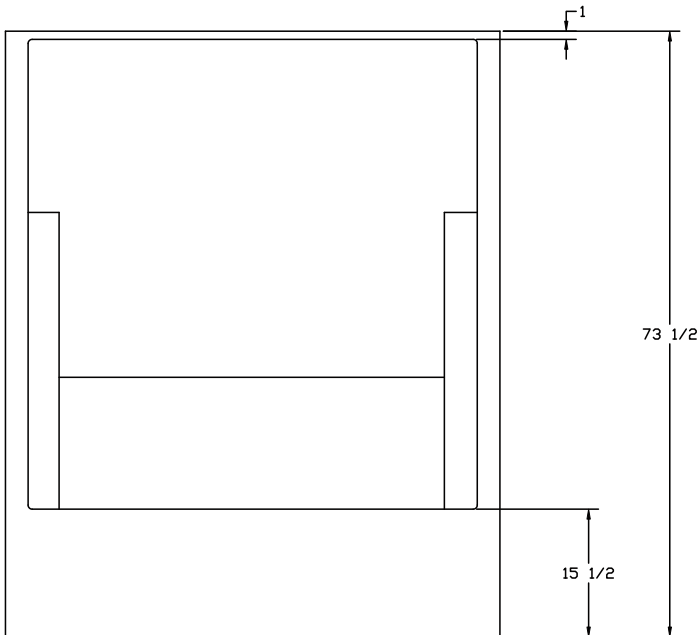

## FEATURES

- **5101 / 5102**

59-3/4" x 33-3/4" x 73-1/2"

Capacity to Overflow: 35

Total Capacity: 48

Available Colors: White, Bone

## NOTES

- Dimensions: 59-3/4" x 33-3/4" x 73-1/2" with flange  
Certifications: ANSI Z124.2
- Illustrated installation instructions included.

A stylized blue wave graphic that serves as a background for the Baymont Bathware logo.  
**BAYMONT**  
B A T H W A R E

# WINDSOR

5101R  
5102L

60" Tub / Shower

(RH Drain / LH Drain)

± 1/4" Variance

FLOOR PLAN

FRONT VEIW

MODEL: 5102-T/S LH DRAIN  
WIDTH O.D. 59 3/4"  
DEPTH O.D. 33 3/4"  
HEIGHT O.D. 73 1/2"

DIMENSION TOLERANCE +/- 1/4"