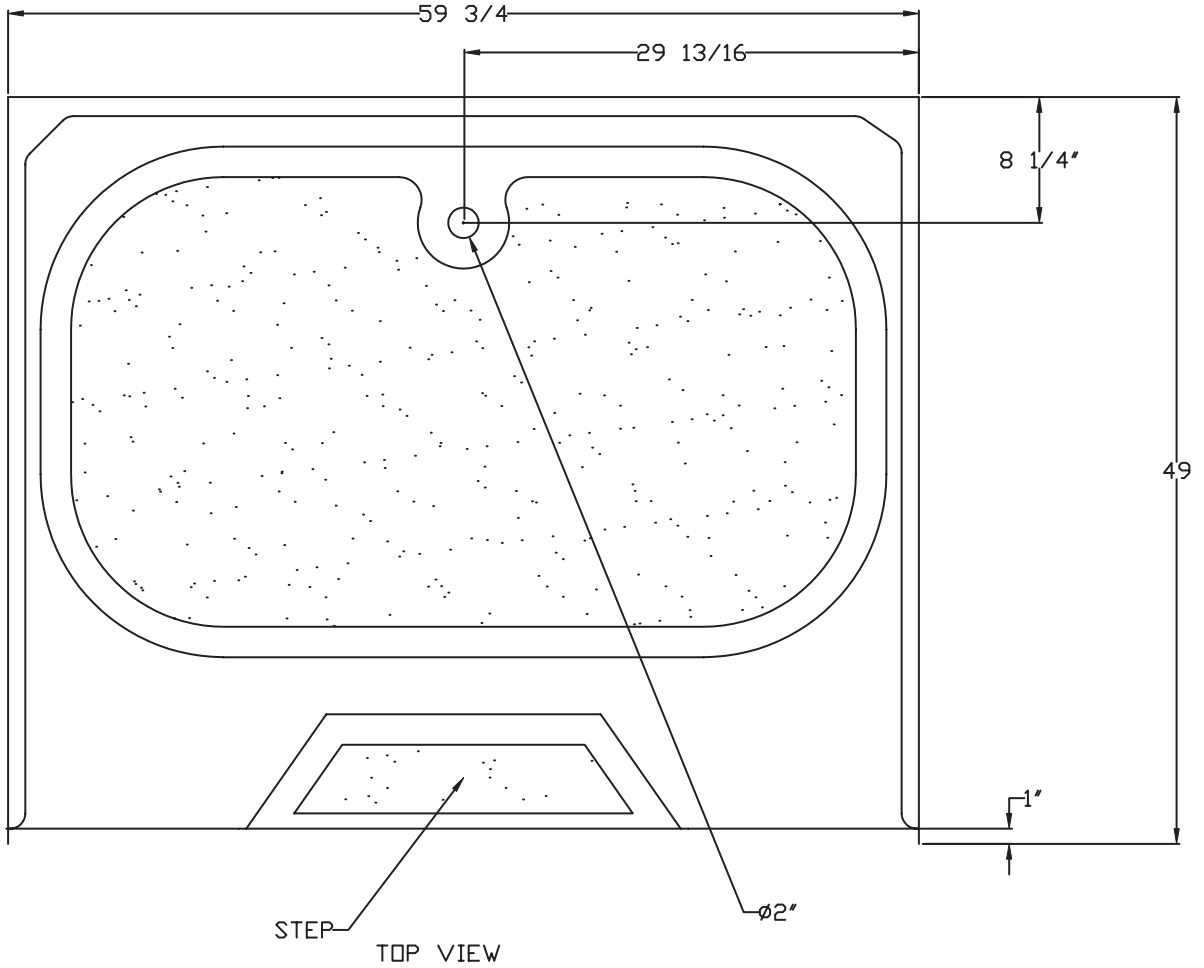

### 60" Garden Tub With Step

## FEATURES

- **2210**

59-3/4" x 49" x 23-1/2"

Capacity to Overflow: 41

Total Capacity: 58

Available Colors: White, Bone

- Slip resistant floor
- Above Floor Rough-In
- Available in Whirlpool

*This unit is made of sanitary grade high gloss polyester gelcoat with reinforced composite matrix.*

## NOTES

- Dimensions: 59-3/4" x 49" x 23-1/2" with flange  
Certifications: ANSI Z124.2
- Illustrated installation instructions included.

## 60" Garden Tub With Step

± 1/4" Variance

FRONT VIEW