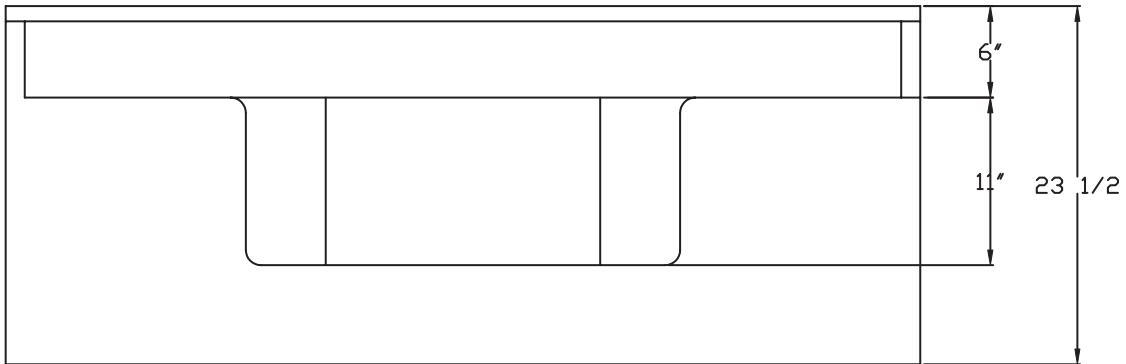

## FEATURES

- **2210**

59-3/4" x 49" x 23-1/2"

Capacity to Overflow: 41

Total Capacity: 58

Available Colors: White, Bone

- Slip resistant floor
- Above Floor Rough-In
- Available in Whirlpool

*This unit is made of sanitary grade high gloss polyester gelcoat with reinforced composite matrix.*

## NOTES

- Dimensions: 59-3/4" x 49" x 23-1/2" with flange  
Certifications: ANSI Z124.2
- Illustrated installation instructions included.

## 60" Garden Tub With Step

± 1/4" Variance

FRONT VIEW