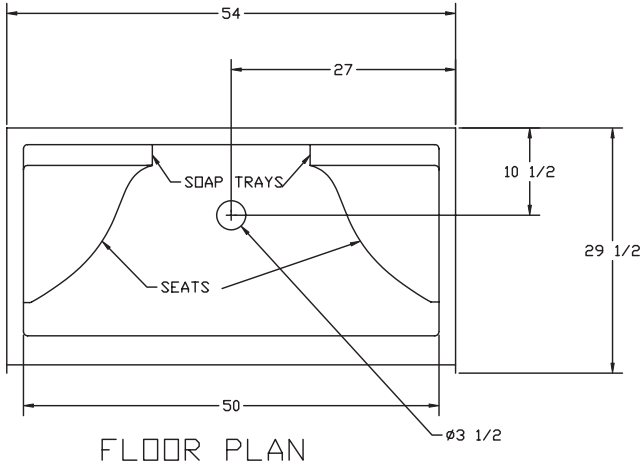

54" Shower (Two Seat, Smooth)

FEATURES

- **3307**

54" x 29-1/2" x 74-1/2"

Available Colors: White, Bone

- Available with a Pre-Installed Panel Pivot or By Pass Shower Door.

NOTES

- Dimensions: 54" x 29-1/2" x 74-1/2" with flange
Certifications: ANSI Z124.2
- Illustrated installation instructions included.

54" Shower

(Two Seat, Smooth)

± 1/4" Variance

MODEL: 3307
 WIDTH O.D. 54"
 DEPTH O.D. 29 1/2"
 HEIGHT O.D. 74 1/2"
 DOOR OPENING 50"
 DIMENSION TOLERANCE +/- 1/4"