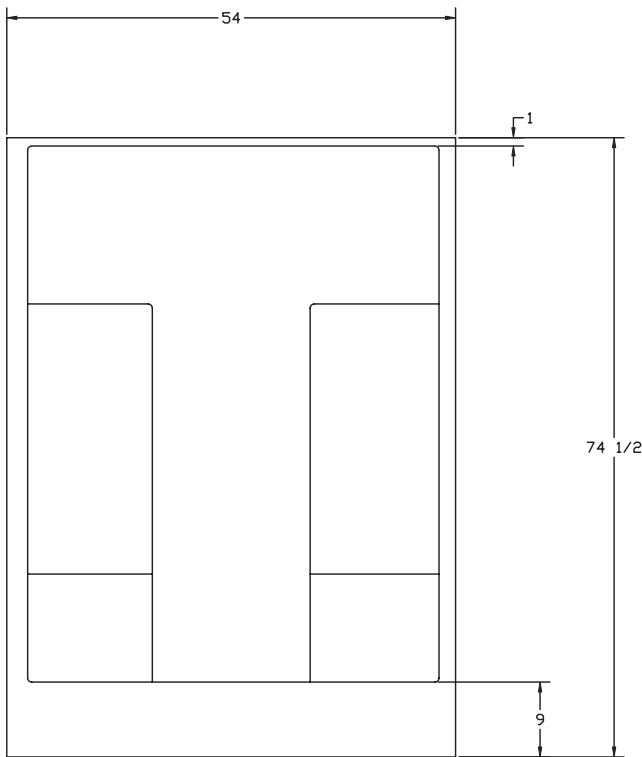

54" Shower (Two Seat, Smooth)

FEATURES

- **3307**

54" x 29-1/2" x 74-1/2"

Available Colors: White, Bone

- Available with a Pre-Installed Panel Pivot or By Pass Shower Door.

NOTES

- Dimensions: 54" x 29-1/2" x 74-1/2" with flange
Certifications: ANSI Z124.2
- Illustrated installation instructions included.

54" Shower

(Two Seat, Smooth)

± 1/4" Variance

MODEL: 3307
 WIDTH O.D. 54"
 DEPTH O.D. 29 1/2"
 HEIGHT O.D. 74 1/2"
 DOOR OPENING 50"
 DIMENSION TOLERANCE +/- 1/4"