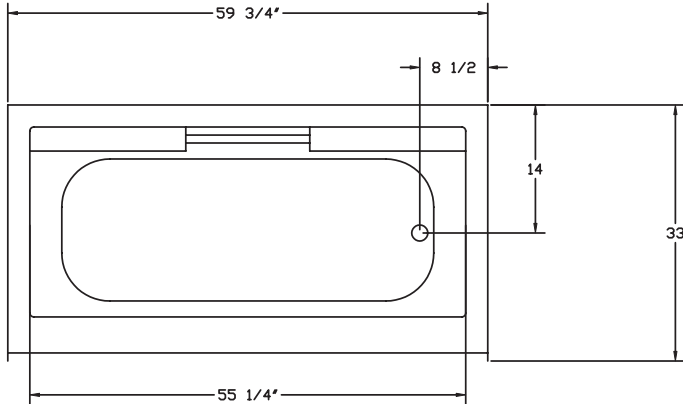

60" Tile Tub/Shower

FEATURES

- **5104 / 5105**

59-3/4" x 33" x 73-7/8"

Capacity to Overflow: 35

Total Capacity: 48

Available Colors: White, Bone

- Available with a Pre-Installed By Pass Shower Door

NOTES

- Dimensions: 59-3/4" x 33" x 73-7/8" with flange
Certifications: ANSI Z124.2
- Illustrated installation instructions included.

60" Tile Tub/Shower

± 1/4" Variance

FLOOR PLAN

WIDTH O.D.	59 3/4"
DEPTH O.D.	33"
HEIGHT O.D.	73 7/8"
DOOR OPENING	55 1/4"
DIMENSION TOLERANCE	+/- 1/4"

FRONT VIEW