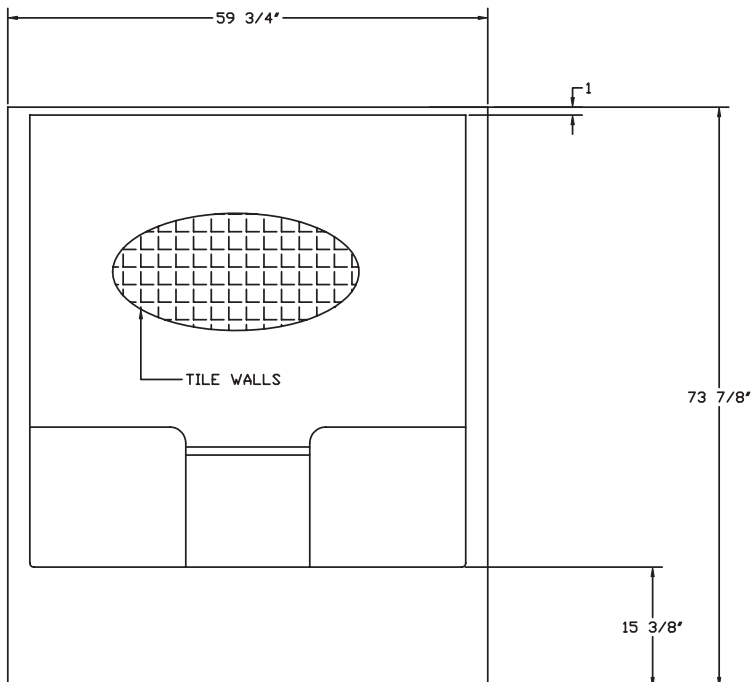

60" Tile Tub/Shower

FEATURES

- **5104 / 5105**

59-3/4" x 33" x 73-7/8"

Capacity to Overflow: 35

Total Capacity: 48

Available Colors: White, Bone

- Available with a Pre-Installed By Pass Shower Door

NOTES

- Dimensions: 59-3/4" x 33" x 73-7/8" with flange
Certifications: ANSI Z124.2
- Illustrated installation instructions included.

60" Tile Tub/Shower

± 1/4" Variance

FLOOR PLAN

WIDTH O.D.	59 3/4"
DEPTH O.D.	33"
HEIGHT O.D.	73 7/8"
DOOR OPENING	55 1/4"
DIMENSION TOLERANCE	+/- 1/4"