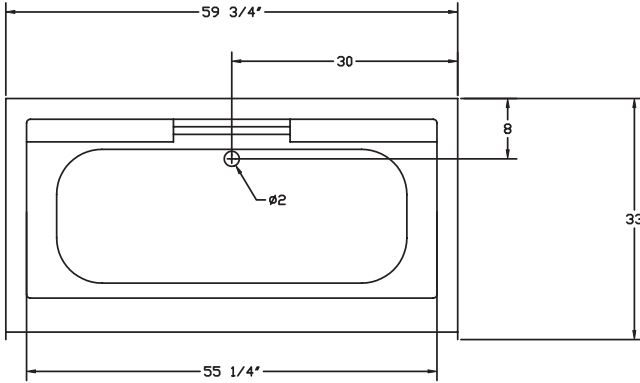

60" Tub/Shower (CD, Tile) Rear Center Drain

FEATURES

- **5106**

59-3/4" x 33" x 73-7/8"

Capacity to Overflow: 35

Total Capacity: 48

Available Colors: White, Bone

- Available with a Pre-Installed By Pass Shower Door

NOTES

- Dimensions: 59-3/4" x 33" x 73-7/8" with flange
Certifications: ANSI Z124.2
- Illustrated installation instructions included.

60" Tub Shower

(CD, Tile), Rear Center Drain

± 1/4" Variance

FLOOR PLAN

MODEL: 5106 60" T/S TILE CD DRAIN

WIDTH O.D. 59 3/4"

DEPTH O.D. 33"

HEIGHT O.D. 74 1/8"

DOOR OPENING 55 1/4"

DIMENSION TOLERANCE +/- 1/4"

FRONT VIEW