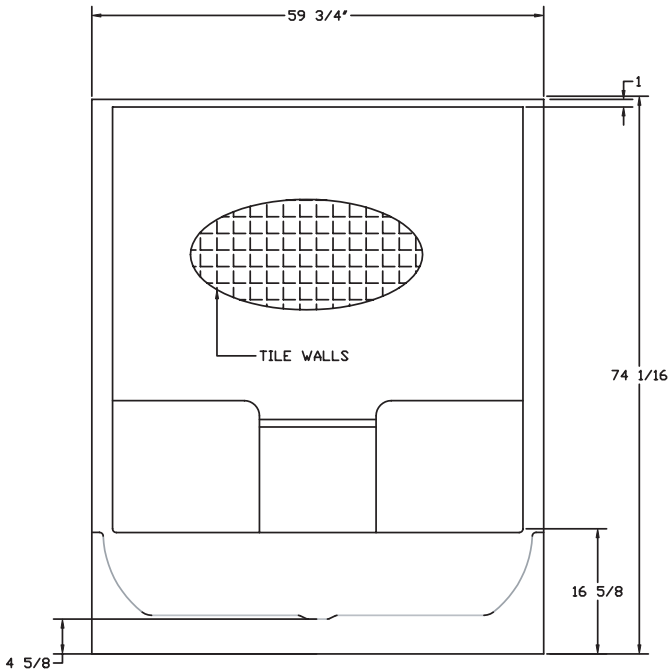

60" Tub/Shower (CD, Tile) Rear Center Drain

FEATURES

- **5106**

59-3/4" x 33" x 73-7/8"

Capacity to Overflow: 35

Total Capacity: 48

Available Colors: White, Bone

- Available with a Pre-Installed By Pass Shower Door

NOTES

- Dimensions: 59-3/4" x 33" x 73-7/8" with flange
Certifications: ANSI Z124.2
- Illustrated installation instructions included.

60" Tub Shower

(CD, Tile), Rear Center Drain

± 1/4" Variance

FLOOR PLAN

MODEL: 5106 60" T/S TILE CD DRAIN

WIDTH O.D. 59 3/4"

DEPTH O.D. 33"

HEIGHT O.D. 74 1/8"

DOOR OPENING 55 1/4"

DIMENSION TOLERANCE +/- 1/4"

FRONT VIEW